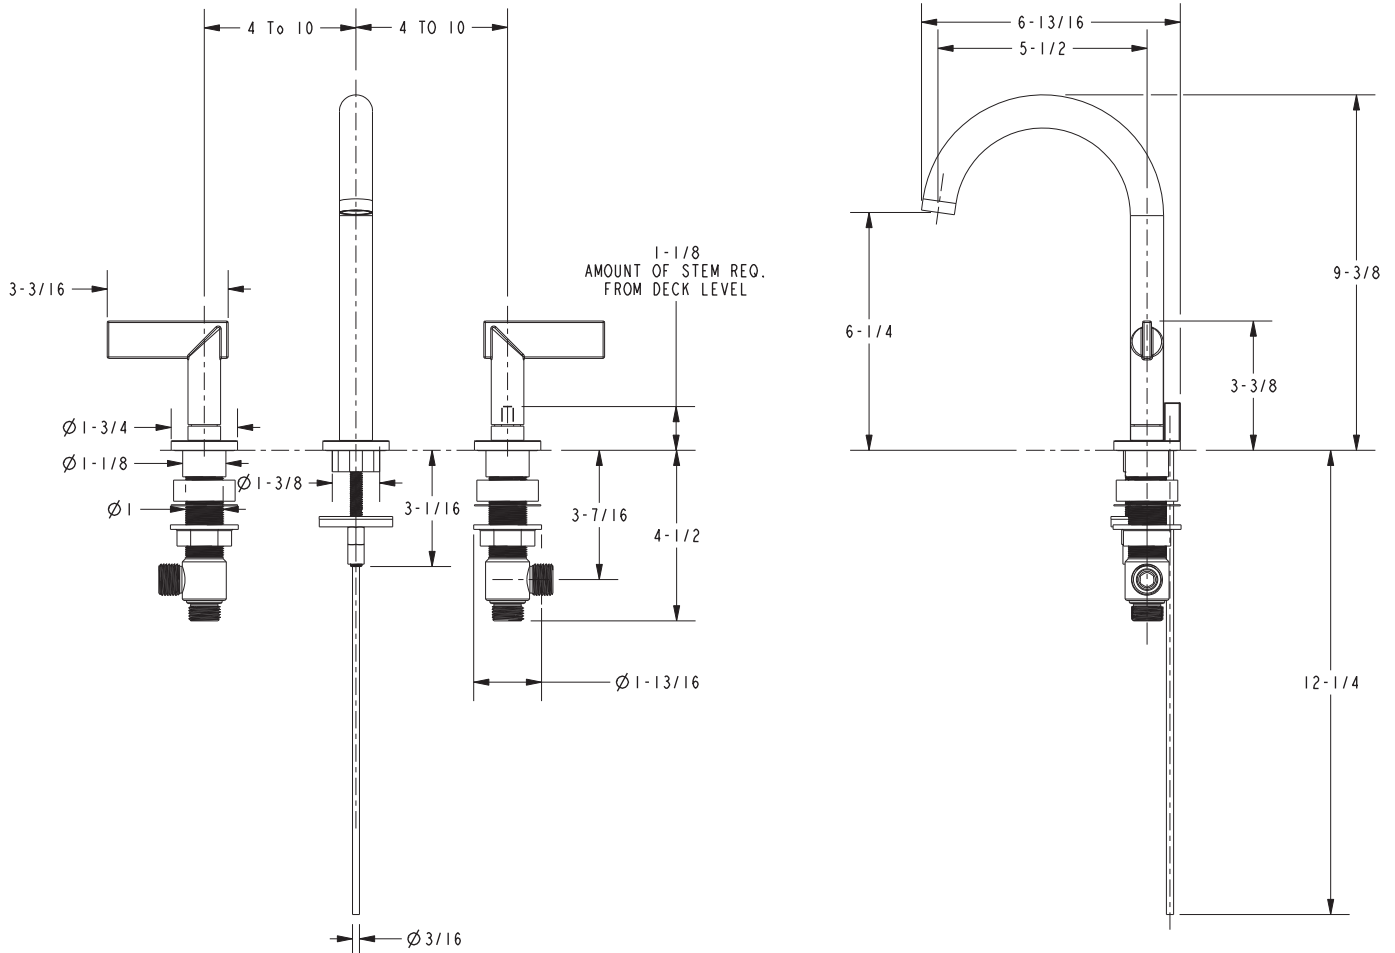

3-2487 Roman Tub Faucet with Hand Shower

2489 Bidet Set

3-2484TR Round Thermostatic Trim Plate with Handle

36-02 24" Towel Bar

36-09 Towel Ring

36-12 Single Robe Hook

36-13 Double Robe Hook

36-27 Open Toilet Tissue Holder

36-28 Double Post Toilet Tissue Holder

16-36 16" Grab Bar  
16-37 18" Grab Bar  
16-38 24" Grab Bar  
16-40 36" Grab Bar

16-51CC Single Light

To view more coordinated shelving, lighting, consoles and other accessories, please visit [www.newportbrass.com](http://www.newportbrass.com)

2480 Specifications