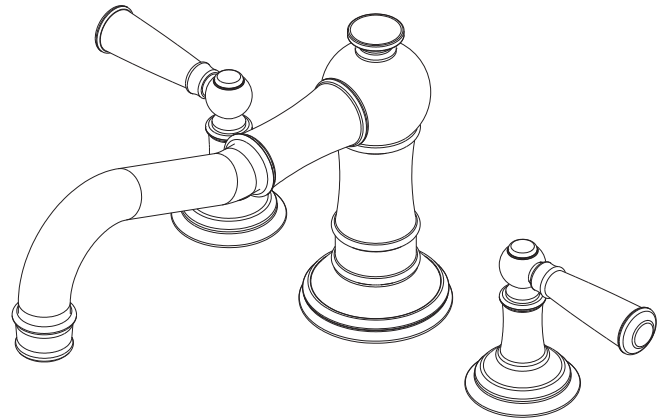

JACOBEEAN

Roman Tub Deck Trim

3-2476

Features

- Solid brass construction
- ADA compliant traditional lever handles
- 3-3/8" (8.6 cm) spout height at outlet
- 9" (22.9 cm) spout reach (c-c)
- Intended for use with Newport Brass rough valve kit (Required Accessory) which incorporates the following:
  - Brass valve bodies and quick-connect spout fitting
  - Quarter-turn washerless ceramic disc 3/4" valve cartridges

Codes / Standards Compliance

Meets or exceeds the following at date of manufacture:

- ASME A112.18.1/CSA B125.1
- IAPMO/cUPC
- IPC
- ADA
- ICC/ANSI A117.1
- All applicable US Federal and State material regulations

Colors / Finishes

- 15: Polished Nickel
- 15A: Antique Nickel
- 26: Polished Chrome
- 10B: Oil Rubbed Bronze
- Other: Refer to the Newport Brass catalog for additional color/finish options.

Specified Model

Model	Description	Colors / Finishes
3-2476	Roman Tub Deck Trim	☐ 15 ☐ 15A ☐ 26 ☐ 10B ☐ Other

Required Accessory:

Trim, above, and Rough Valve Kit, below, must both be specified.

Application	Roman Tub			Roman Tub with Handshower					
	Hot Valve	Cold Valve	Spout Quick-Connect Fitting	Hot Valve	Cold Valve	Spout Quick-Connect Fitting	Poly-Braided Hose	Handshower Diverter	H/S Flange Hardware
Inlet/Outlet Size	3/4"	3/4"	3/4"	3/4"	3/4"	3/4"	1/2"	1/2" / 3/4"	-
Part Number	☐ 1-502			☐ 1-503					
Image									

Product Specification:

Add "Color / Finish" suffix to Tub Deck Trim model number, below.

The Roman Tub Deck Trim shall be made of solid brass construction. Roman Tub Deck Trim shall incorporate ADA compliant traditional lever handles. Product shall incorporate a 3-3/8" (8.6 cm) spout height at outlet and a 9" (22.9 cm) spout reach (c-c). Rough valve kit shall incorporate brass valve bodies with quarter-turn washerless ceramic disc 3/4" valve cartridges and a quick-connect spout fitting. Roman Tub Deck Trim shall be Newport Brass Model 3-2476/_____ and Newport Brass rough valve kit shall be 1-502.