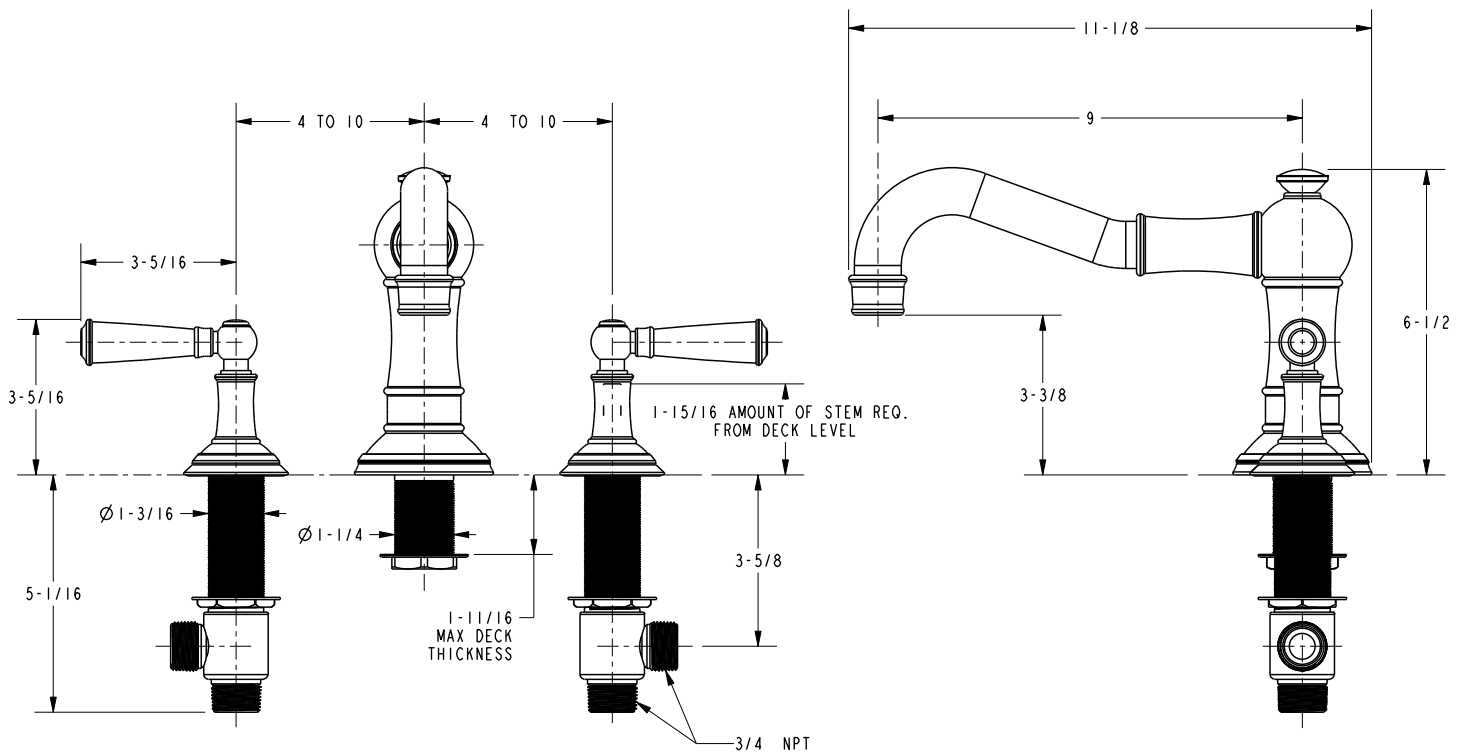

JACOBEEAN

Roman Tub Deck Trim

3-2476

Features

- Solid brass construction
- ADA compliant traditional lever handles
- 3-3/8" (8.6 cm) spout height at outlet
- 9" (22.9 cm) spout reach (c-c)
- Intended for use with Newport Brass rough valve kit (Required Accessory) which incorporates the following:
 - Brass valve bodies and quick-connect spout fitting
 - Quarter-turn washerless ceramic disc 3/4" valve cartridges

Required Accessory:

Trim, above, and Rough Valve Kit, below, must both be specified.

Application	Roman Tub			Roman Tub with Handshower					
	Hot Valve	Cold Valve	Spout Quick-Connect Fitting	Hot Valve	Cold Valve	Spout Quick-Connect Fitting	Poly-Braided Hose	Handshower Diverter	H/S Flange Hardware
Inlet/Outlet Size	3/4"	3/4"	3/4"	3/4"	3/4"	3/4"	1/2"	1/2" / 3/4"	-
Part Number	<input type="checkbox"/> 1-502			<input type="checkbox"/> 1-503					
Image									

Product Specification:

Add "Color / Finish" suffix to Tub Deck Trim model number, below.

The Roman Tub Deck Trim shall be made of solid brass construction. Roman Tub Deck Trim shall incorporate ADA compliant traditional lever handles. Product shall incorporate a 3-3/8" (8.6 cm) spout height at outlet and a 9" (22.9 cm) spout reach (c-c). Rough valve kit shall incorporate brass valve bodies with quarter-turn washerless ceramic disc 3/4" valve cartridges and a quick-connect spout fitting. Roman Tub Deck Trim shall be Newport Brass Model 3-2476/_____ and Newport Brass rough valve kit shall be 1-502.

3-2476

Product Dimensions (units are in inches)

Jacobean Roman Tub Deck Trim
3-2476

page 2 of 2 spec_3-2476

NEWPORT BRASS
Flawless Beauty. From Faucet to Finish.™

t: 949.417.5207 | www.newportbrass.com

©2011 Brasstech, Inc.