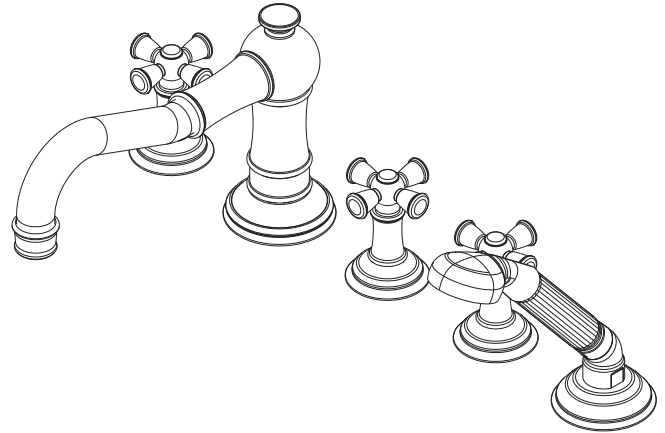

JACOBEEAN

Roman Tub with Handshower Deck Trim

3-2467

Features

- Solid brass construction
- ADA compliant traditional cross handles
- 3-3/8" (8.6 cm) spout height at outlet
- 9" (22.9 cm) spout reach (c-c)
- Intended for use with Newport Brass rough valve kit (Required Accessory) which incorporates the following:
  - Brass valve bodies and quick-connect spout fitting
  - Quarter-turn washerless ceramic disc 3/4" valve cartridges
  - Diverter valve and hoses as needed for handshower

Codes / Standards Compliance

Meets or exceeds the following at date of manufacture:

- ASME A112.18.1/CSA B125.1
- IAPMO/cUPC
- IPC
- ADA
- ICC/ANSI A117.1
- All applicable US Federal and State material regulations

Colors / Finishes

- 15: Polished Nickel
- 15A: Antique Nickel
- 26: Polished Chrome
- 10B: Oil Rubbed Bronze
- Other: Refer to the Newport Brass catalog for additional color/finish options.

Specified Model

Model	Description	Colors / Finishes
3-2467	Roman Tub with Handshower Deck Trim	☐ 15 ☐ 15A ☐ 26 ☐ 10B ☐ Other

Required Accessory:

Trim, above, and Rough Valve Kit, below, must both be specified.

Application	Roman Tub			Roman Tub with Handshower					
	Hot Valve	Cold Valve	Spout Quick-Connect Fitting	Hot Valve	Cold Valve	Spout Quick-Connect Fitting	Poly-Braided Hose	Handshower Diverter	H/S Flange Hardware
Inlet/Outlet Size	3/4"	3/4"	3/4"	3/4"	3/4"	3/4"	1/2"	3/4" / 1/2"	-
Part Number	☐ 1-502			☐ 1-503					
Image									

Product Specification:

Add "Color / Finish" suffix to Tub Deck Trim model number, below.

The Roman Tub with Handshower Deck Trim shall be made of solid brass construction. Roman Tub with Handshower Deck Trim shall incorporate ADA compliant traditional cross handles. Product shall incorporate a 3-3/8" (8.6 cm) spout height at outlet and a 9" (22.9 cm) spout reach (c-c). Rough valve kit shall incorporate brass valve bodies with quarter-turn washerless ceramic disc 3/4" valve cartridges, a quick-connect spout fitting and a diverter valve with hoses as needed for handshower. Roman Tub with Handshower Deck Trim shall be Newport Brass Model 3-2467/____ and Newport Brass rough valve kit shall be 1-503.