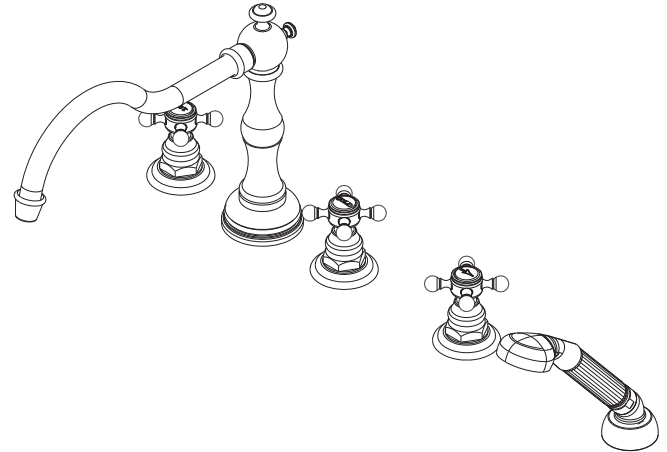

CHESTERFIELD

Roman Tub with Handshower Deck Trim

3-937

Features

- Solid brass construction
- ADA compliant traditional cross handles
- 6" (15.2 cm) spout height at outlet
- 11-9/16" (29.4 cm) spout reach (c-c)
- Intended for use with Newport Brass rough valve kit (Required Accessory) which incorporates the following:
 - Brass valve bodies and quick-connect spout fitting
 - Quarter-turn washerless ceramic disc 3/4" valve cartridges
 - Diverter valve and hoses as needed for handshower

Required Accessory:

Trim, above, and Rough Valve Kit, below, must both be specified.

Application	Roman Tub			Roman Tub with Handshower					
	Hot Valve	Cold Valve	Spout Quick-Connect Fitting	Hot Valve	Cold Valve	Spout Quick-Connect Fitting	Poly-Braided Hose	Handshower Diverter	H/S Flange Hardware
Inlet/Outlet Size	3/4"	3/4"	3/4"	3/4"	3/4"	3/4"	1/2"	3/4" / 1/2"	-
Part Number	<input type="checkbox"/> 1-502			<input type="checkbox"/> 1-503					
Image									

Product Specification:

Add "Color / Finish" suffix to Tub Deck Trim model number, below.

The Roman Tub with Handshower Deck Trim shall be made of solid brass construction. Roman Tub with Handshower Deck Trim shall incorporate ADA compliant traditional cross handles. Product shall incorporate a 6" (15.2 cm) spout height at outlet and a 11-9/16" (29.4 cm) spout reach (c-c). Rough valve kit shall incorporate brass valve bodies with quarter-turn washerless ceramic disc 3/4" valve cartridges, a quick-connect spout fitting and a diverter valve with hoses as needed for handshower. Roman Tub with Handshower Deck Trim shall be Newport Brass Model 3-937/____ and Newport Brass rough valve kit shall be 1-503.