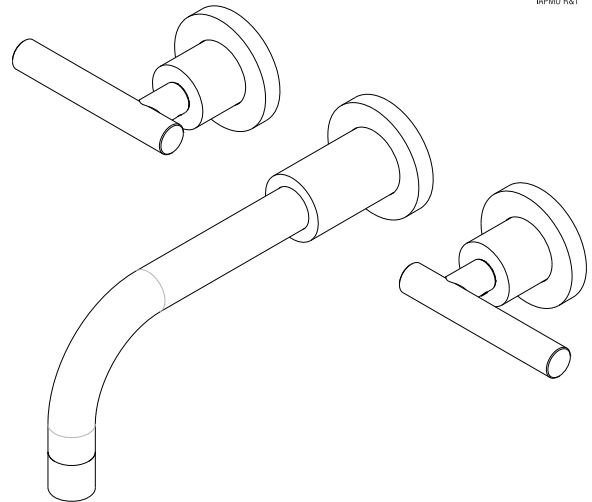

EAST LINEAR

Features

- Solid brass construction
- ADA compliant contemporary lever handles
- 8-1/4" (21.0 cm) spout reach (wall-to-center)
- 1/2" NPT spout inlet fitting
- Intended for use with Newport Brass rough valve as specified (Required Accessory)
- Rough valve incorporates a brass valve body assembly
- Rough valve incorporates quarter-turn washerless ceramic disc valve cartridges

Wall-Mounted Lavatory Faucet 3-991L

Colors / Finishes

- 15: Polished Nickel
- 15A: Antique Nickel
- 26: Polished Chrome
- 10B: Oil Rubbed Bronze
- Other: Refer to the Newport Brass catalog for additional color/finish options.

Required Accessory:

Faucet, above, and Rough Valve, below, must both be specified.

Application	Tub Only Valve*	Wall Lavatory Valve	Tub Only Valve*	Wall Lavatory Valve
Description	2-Cartridge Assembly with 16pt Spline		2-Cartridge Assembly with 20pt Spline	
Inlet/Outlet Size	1/2"	1/2"	1/2"	1/2"
Part Number	<input type="checkbox"/> 1-500	<input type="checkbox"/> 1-532	<input type="checkbox"/> 1-564	<input type="checkbox"/> 1-560
Image				

Product Specification:

Add "Color / Finish" suffix to model number, below.

The Wall-Mounted Lavatory Faucet shall be made of solid brass construction. Wall-Mounted Lavatory Faucet shall incorporate ADA compliant lever handles and a 8-1/4" (21.0 cm) spout (wall-to-center) that incorporates a 1/2" NPT inlet fitting. Rough valve shall incorporate a brass valve body assembly and quarter-turn washerless ceramic disc valve cartridges. Wall-Mounted Lavatory Faucet shall be Newport Brass Model 3-991L/_____ and Newport Brass rough valve shall be 1-532.