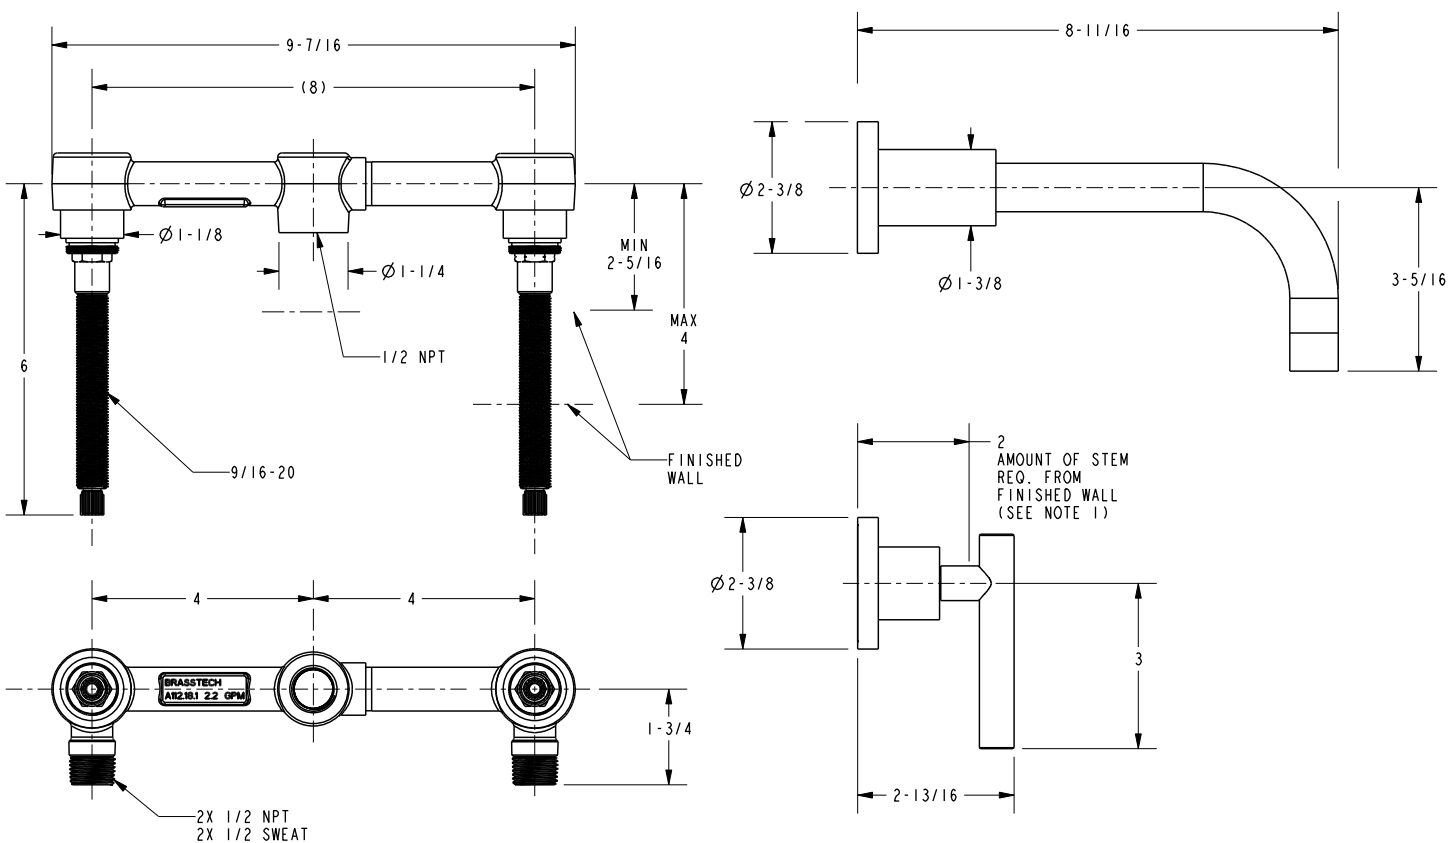

EAST LINEAR

Features

- Solid brass construction
- ADA compliant contemporary lever handles
- 8-1/4" (21.0 cm) spout reach (wall-to-center)
- 1/2" NPT spout inlet fitting
- Intended for use with Newport Brass rough valve as specified (Required Accessory)
- Rough valve incorporates a brass valve body assembly
- Rough valve incorporates quarter-turn washerless ceramic disc valve cartridges

Required Accessory:

Faucet, above, and Rough Valve, below, must both be specified.

Application	Tub Only Valve*	Wall Lavatory Valve	Tub Only Valve*	Wall Lavatory Valve
Description	2-Cartridge Assembly with 16pt Spline		2-Cartridge Assembly with 20pt Spline	
Inlet/Outlet Size	1/2"	1/2"	1/2"	1/2"
Part Number	<input type="checkbox"/> 1-500	<input type="checkbox"/> 1-532	<input type="checkbox"/> 1-564	<input type="checkbox"/> 1-560
Image				

Product Specification:

Add "Color / Finish" suffix to model number, below.

The Wall-Mounted Lavatory Faucet shall be made of solid brass construction. Wall-Mounted Lavatory Faucet shall incorporate ADA compliant lever handles and a 8-1/4" (21.0 cm) spout (wall-to-center) that incorporates a 1/2" NPT inlet fitting. Rough valve shall incorporate a brass valve body assembly and quarter-turn washerless ceramic disc valve cartridges. Wall-Mounted Lavatory Faucet shall be Newport Brass Model 3-991L/_____ and Newport Brass rough valve shall be 1-532.

3-991L

Product Dimensions (units are in inches)

1. CUT ALL-THREAD $1/2$ " SHORTER THAN STEM

East Linear Wall-Mounted Lavatory Faucet
3-991L

page 2 of 2 spec_3-991L

NEWPORT BRASS
Flawless Beauty. From Faucet to Finish.™