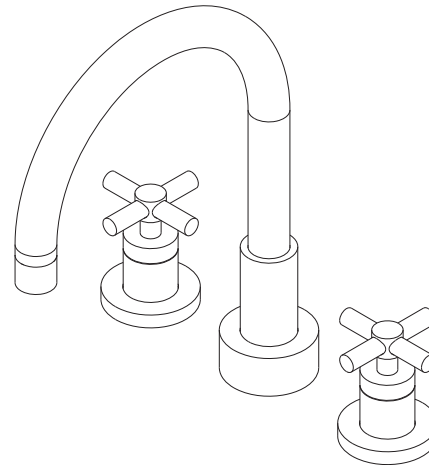

EAST LINEAR

Roman Tub Deck Trim

3-996

Features

- Solid brass construction
- ADA compliant contemporary cross handles
- 6-7/16" (16.4 cm) spout height at outlet
- 7-7/8" (20.0 cm) spout reach (c-c)
- Intended for use with Newport Brass rough valve kit (Required Accessory) which incorporates the following:
  - Brass valve bodies and quick-connect spout fitting
  - Quarter-turn washerless ceramic disc 3/4" valve cartridges

Codes / Standards Compliance

Meets or exceeds the following at date of manufacture:

- ASME A112.18.1/CSA B125.1
- IAPMO/cUPC
- IPC
- ADA
- ICC/ANSI A117.1
- All applicable US Federal and State material regulations

Colors / Finishes

- 15: Polished Nickel
- 15A: Antique Nickel
- 26: Polished Chrome
- 10B: Oil Rubbed Bronze
- Other: Refer to the Newport Brass catalog for additional color/finish options.

Specified Model

Model	Description	Colors / Finishes
3-996	Roman Tub Deck Trim	☐ 15 ☐ 15A ☐ 26 ☐ 10B ☐ Other

Required Accessory:

Trim, above, and Rough Valve Kit, below, must both be specified.

Application	Roman Tub			Roman Tub with Handshower					
	Hot Valve	Cold Valve	Spout Quick-Connect Fitting	Hot Valve	Cold Valve	Spout Quick-Connect Fitting	Poly-Braided Hose	Handshower Diverter	H/S Flange Hardware
Inlet/Outlet Size	3/4"	3/4"	3/4"	3/4"	3/4"	3/4"	1/2"	1/2" / 3/4"	-
Part Number	☐ 1-502			☐ 1-503					
Image									

Product Specification:

Add "Color / Finish" suffix to Tub Deck Trim model number, below.

The Roman Tub Deck Trim shall be made of solid brass construction. Roman Tub Deck Trim shall incorporate ADA compliant contemporary cross handles. Product shall incorporate a 6-7/16" (16.4 cm) spout height at outlet and a 7-7/8" (20.0 cm) spout reach (c-c). Rough valve kit shall incorporate brass valve bodies with quarter-turn washerless ceramic disc 3/4" valve cartridges and a quick-connect spout fitting. Roman Tub Deck Trim shall be Newport Brass Model 3-996/____ and Newport Brass rough valve kit shall be 1-502.