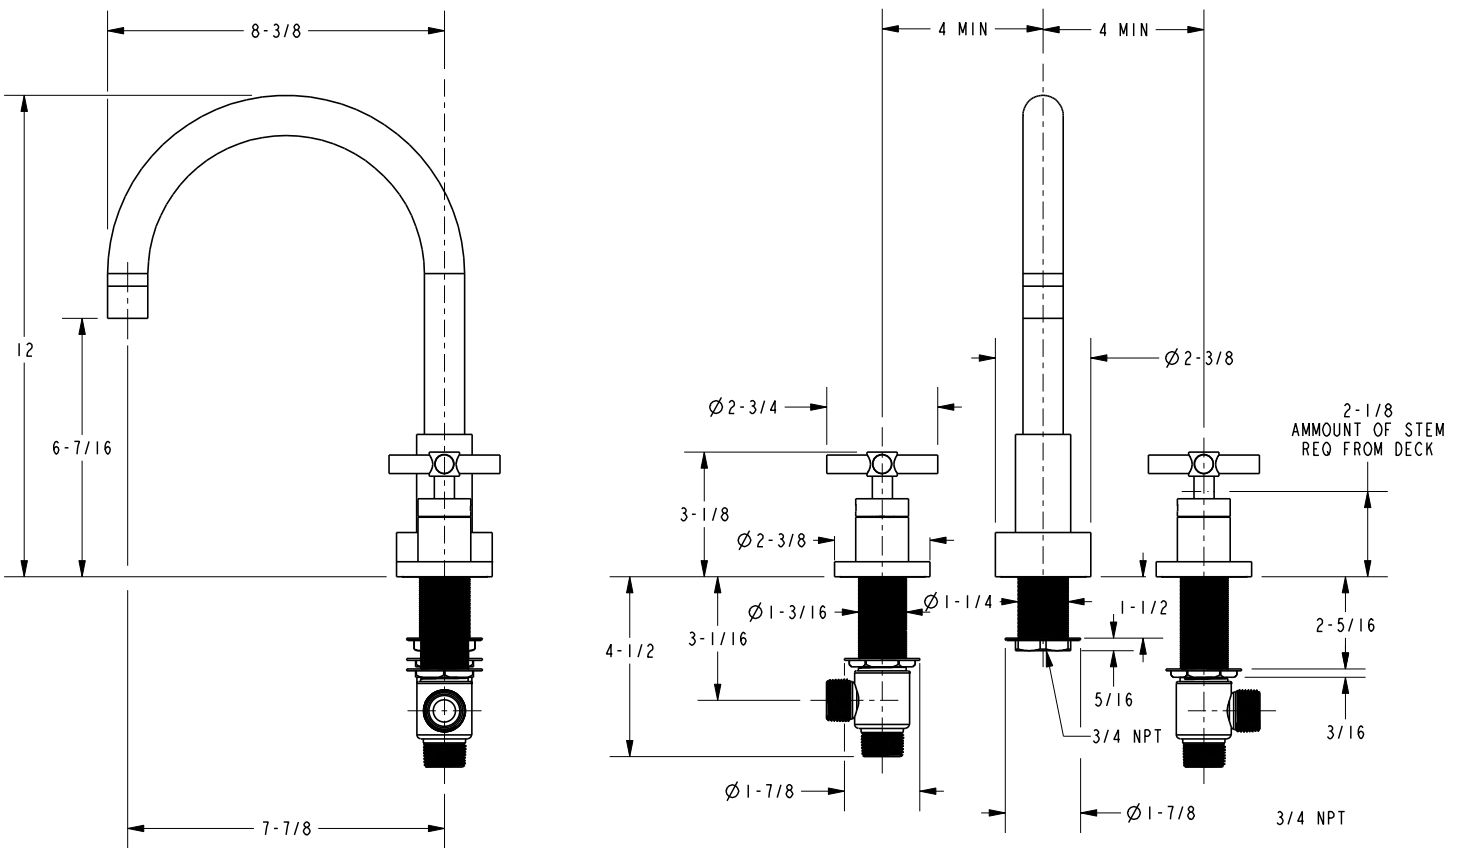

EAST LINEAR

Roman Tub Deck Trim

3-996

Features

- Solid brass construction
- ADA compliant contemporary cross handles
- 6-7/16" (16.4 cm) spout height at outlet
- 7-7/8" (20.0 cm) spout reach (c-c)
- Intended for use with Newport Brass rough valve kit (Required Accessory) which incorporates the following:
 - Brass valve bodies and quick-connect spout fitting
 - Quarter-turn washerless ceramic disc 3/4" valve cartridges

Required Accessory:

Trim, above, and Rough Valve Kit, below, must both be specified.

Application	Roman Tub			Roman Tub with Handshower					
	Hot Valve	Cold Valve	Spout Quick-Connect Fitting	Hot Valve	Cold Valve	Spout Quick-Connect Fitting	Poly-Braided Hose	Handshower Diverter	H/S Flange Hardware
Inlet/Outlet Size	3/4"	3/4"	3/4"	3/4"	3/4"	3/4"	1/2"	1/2" / 3/4"	-
Part Number	<input type="checkbox"/> 1-502			<input type="checkbox"/> 1-503					
Image									

Product Specification:

Add "Color / Finish" suffix to Tub Deck Trim model number, below.

The Roman Tub Deck Trim shall be made of solid brass construction. Roman Tub Deck Trim shall incorporate ADA compliant contemporary cross handles. Product shall incorporate a 6-7/16" (16.4 cm) spout height at outlet and a 7-7/8" (20.0 cm) spout reach (c-c). Rough valve kit shall incorporate brass valve bodies with quarter-turn washerless ceramic disc 3/4" valve cartridges and a quick-connect spout fitting. Roman Tub Deck Trim shall be Newport Brass Model 3-996/____ and Newport Brass rough valve kit shall be 1-502.

3-996

Product Dimensions (units are in inches)

East Linear Roman Tub Deck Trim
3-996

page 2 of 2 spec_3-996

NEWPORT BRASS
Flawless Beauty. From Faucet to Finish.™

t: 949.417.5207 | www.newportbrass.com

©2011 Brasstech, Inc.