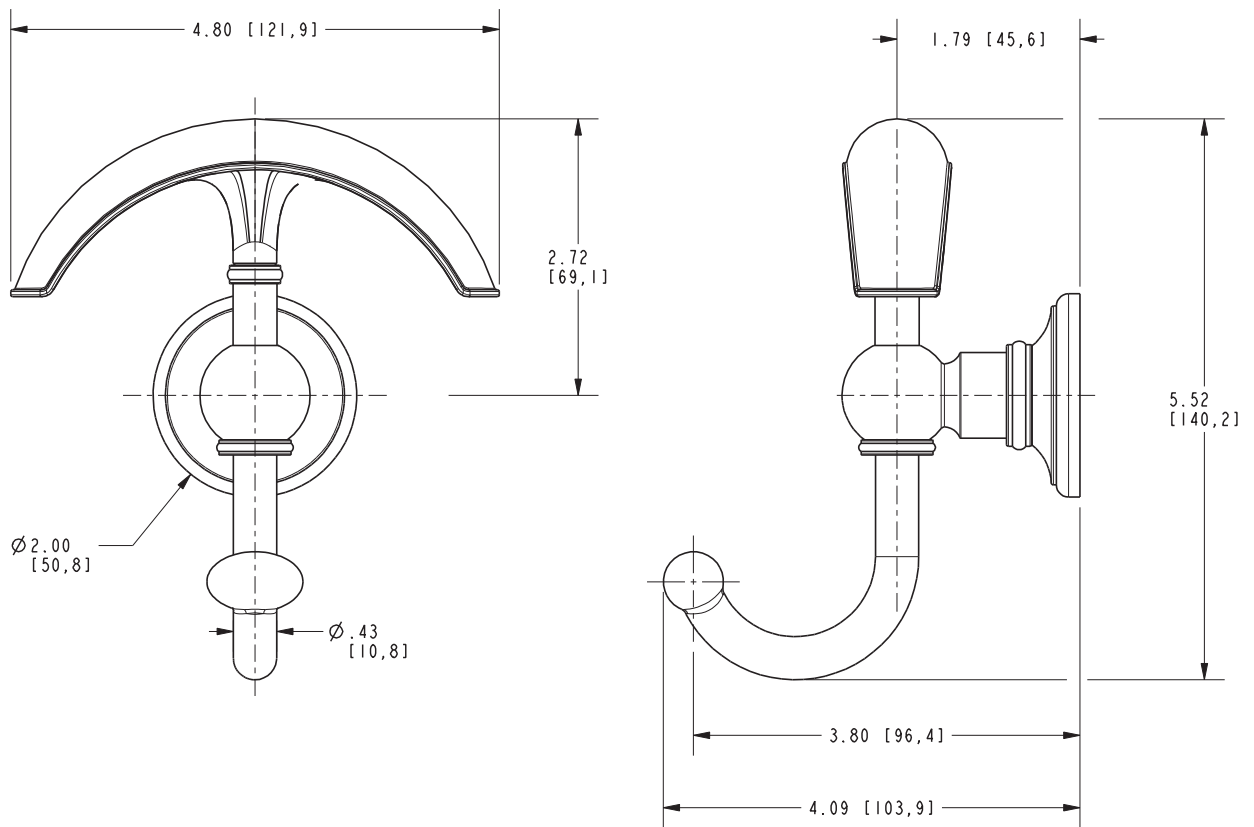

Double Robe Hook
38-12

Features

- Solid brass construction
- Complements Ithaca product series

Codes / Standards Compliance

Meets or exceeds the following at date of manufacture:

- All applicable US Federal and State material regulations

Model	Description	Colors Finishes
38-12	Double Robe Hook	<input type="checkbox"/> 10B <input type="checkbox"/> 15 <input type="checkbox"/> 15S <input type="checkbox"/> 26 <input type="checkbox"/> Other

Product Specification: Add size designator and "Color / Finish" suffix to Model number, below.

The Double Robe Hook shall be made of solid brass construction. Double Robe Hook shall complement Newport Brass Ithaca product series. Double Robe Hook shall be Newport Brass Model 38-12/_____.

38-12

PRODUCT DIMENSIONS *(Units are in inches)*

Product Dimensions are provided for reference only. For specific product installation guidelines, please reference the Installation Instructions of the product being installed.