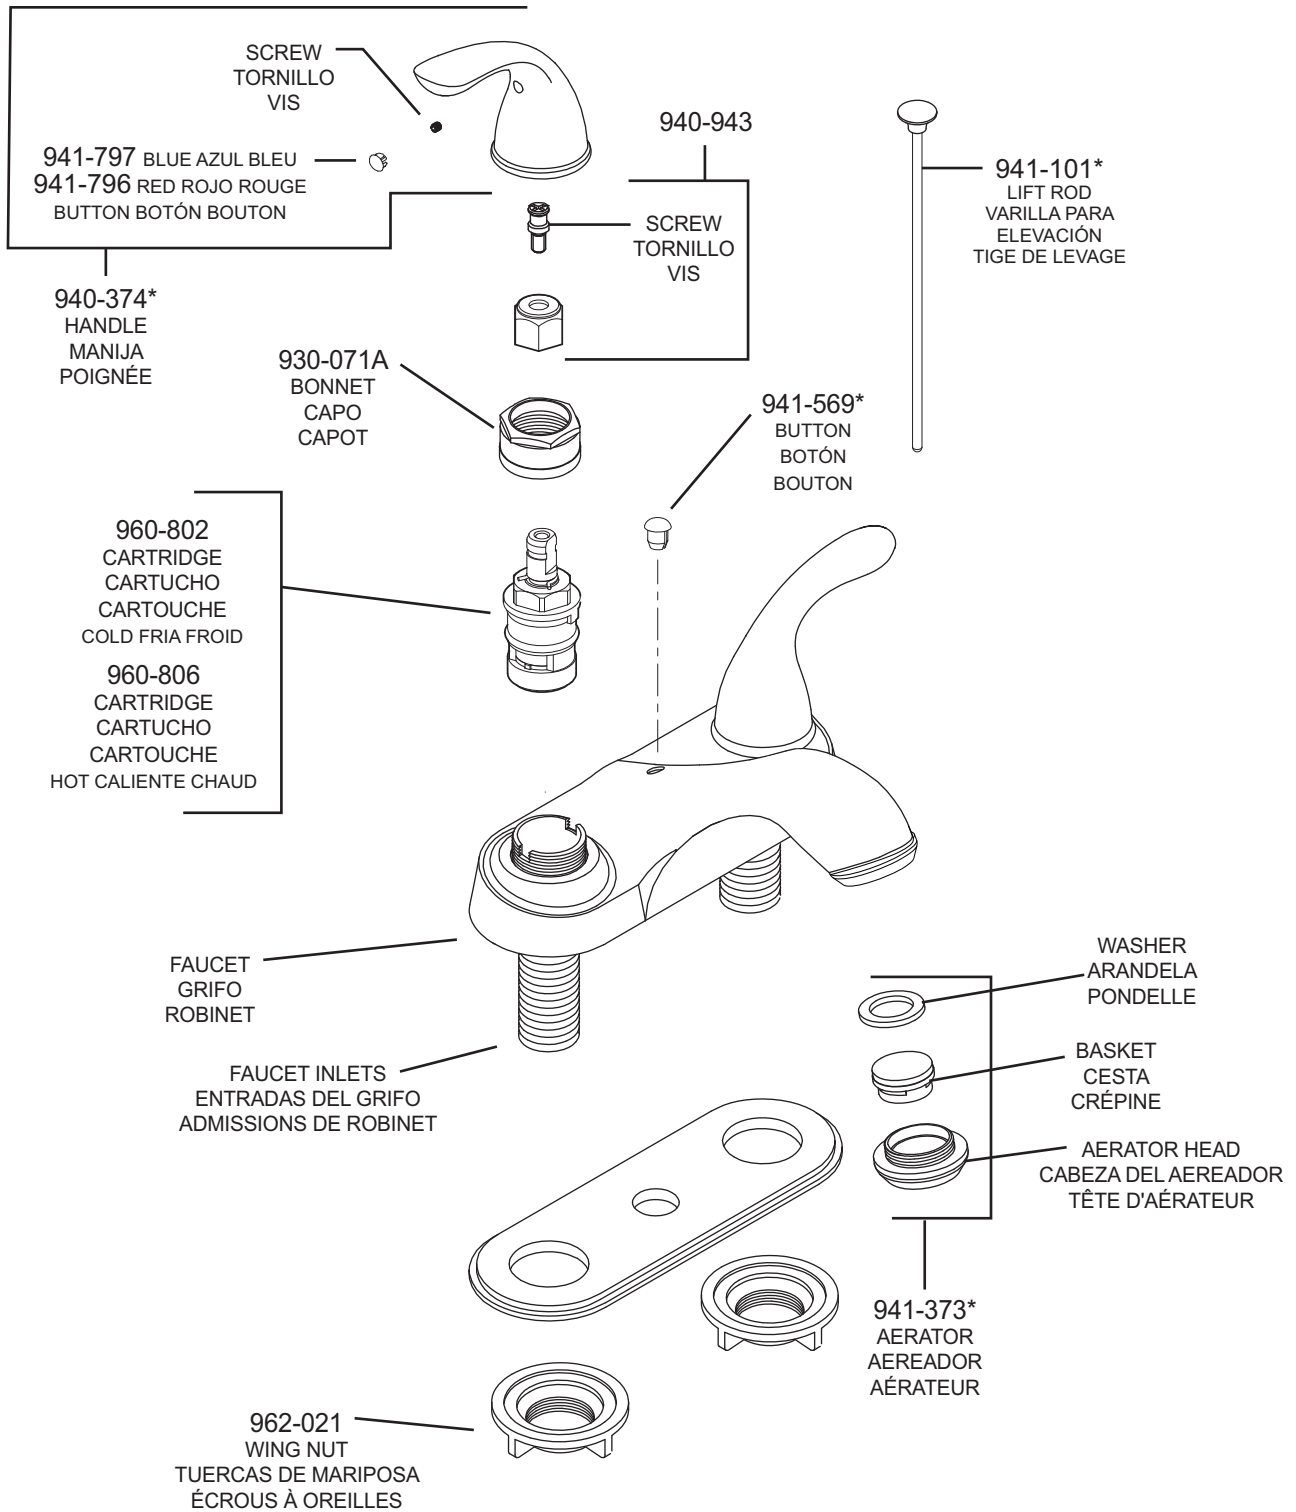

PARTS EXPLOSION

143 Pfirst Series™ 2 Handle, Centerset Lavatory Faucet

FINISHES * Indicates Finish

A Polished Chrome	M Almond	U Rustic Bronze
B Black	N Antique Bronze	V PVD Polished Brass
E Rustic Pewter	P Polished Brass	W White
D PVD Polished Nickel	Q Satin Brass	Y Tuscan Bronze
J PVD Brushed Nickel	R Copper	Z Oil-Rubbed Bronze
K Satin Nickel	S Stainless Steel	
L Satin Stainless	T Biscuit	