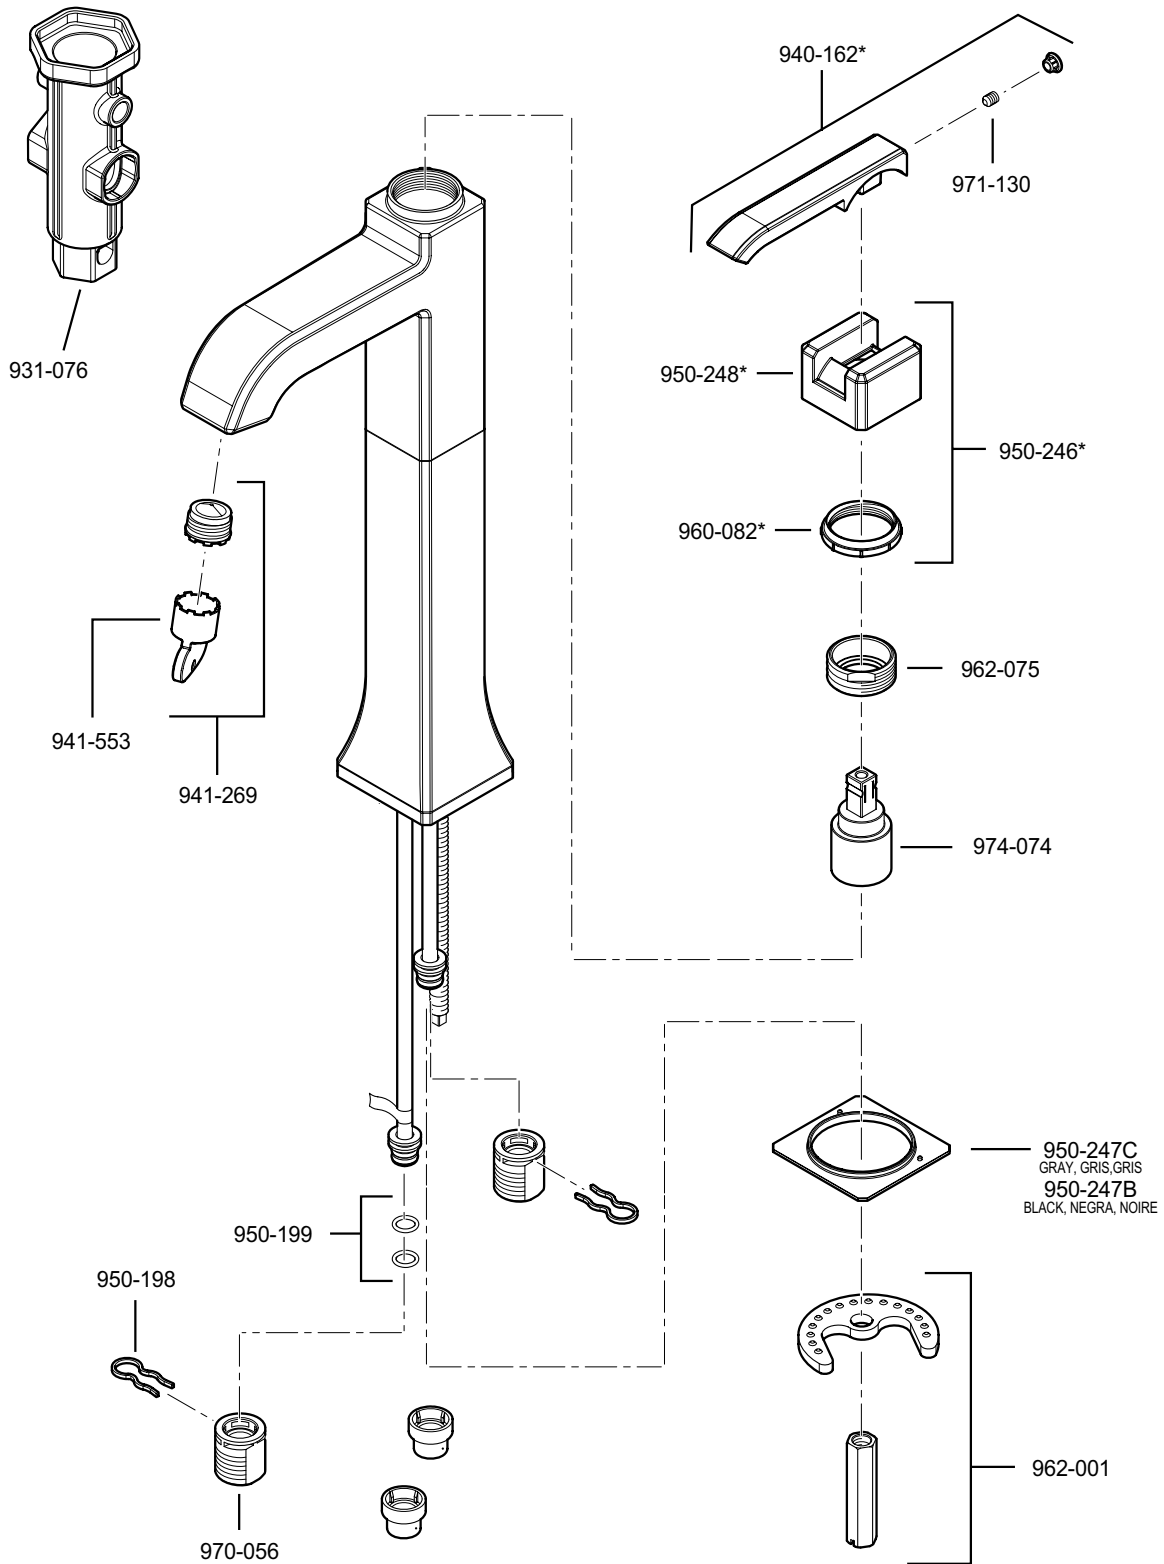

PARTS EXPLOSION

40 Series Park Avenue™ Single Control Vessel Lavatory Faucet

FINISHES * Indicates Finish

- | | | |
|-----------------------|-------------------------|----------------------|
| A Polished Chrome | K Satin Nickel | U Rustic Bronze |
| B Black | L Satin Stainless Steel | V PVD Polished Brass |
| C Light Gray | P Polished Brass | W White |
| D PVD Polished Nickel | Q Fired Copper | Y Tuscan Bronze |
| E Rustic Pewter | R Antique Copper | AB Aged Brass |
| G Velvet Aged Bronze | S Stainless Steel | MC Midnight Chrome |
| J PVD Brushed Nickel | T Biscuit | |

1-800-PFAUCET pfisterfaucets.com
19701 DaVinci, Lake Forest, CA 92610

01/31/11

Pfister™

Lavatory