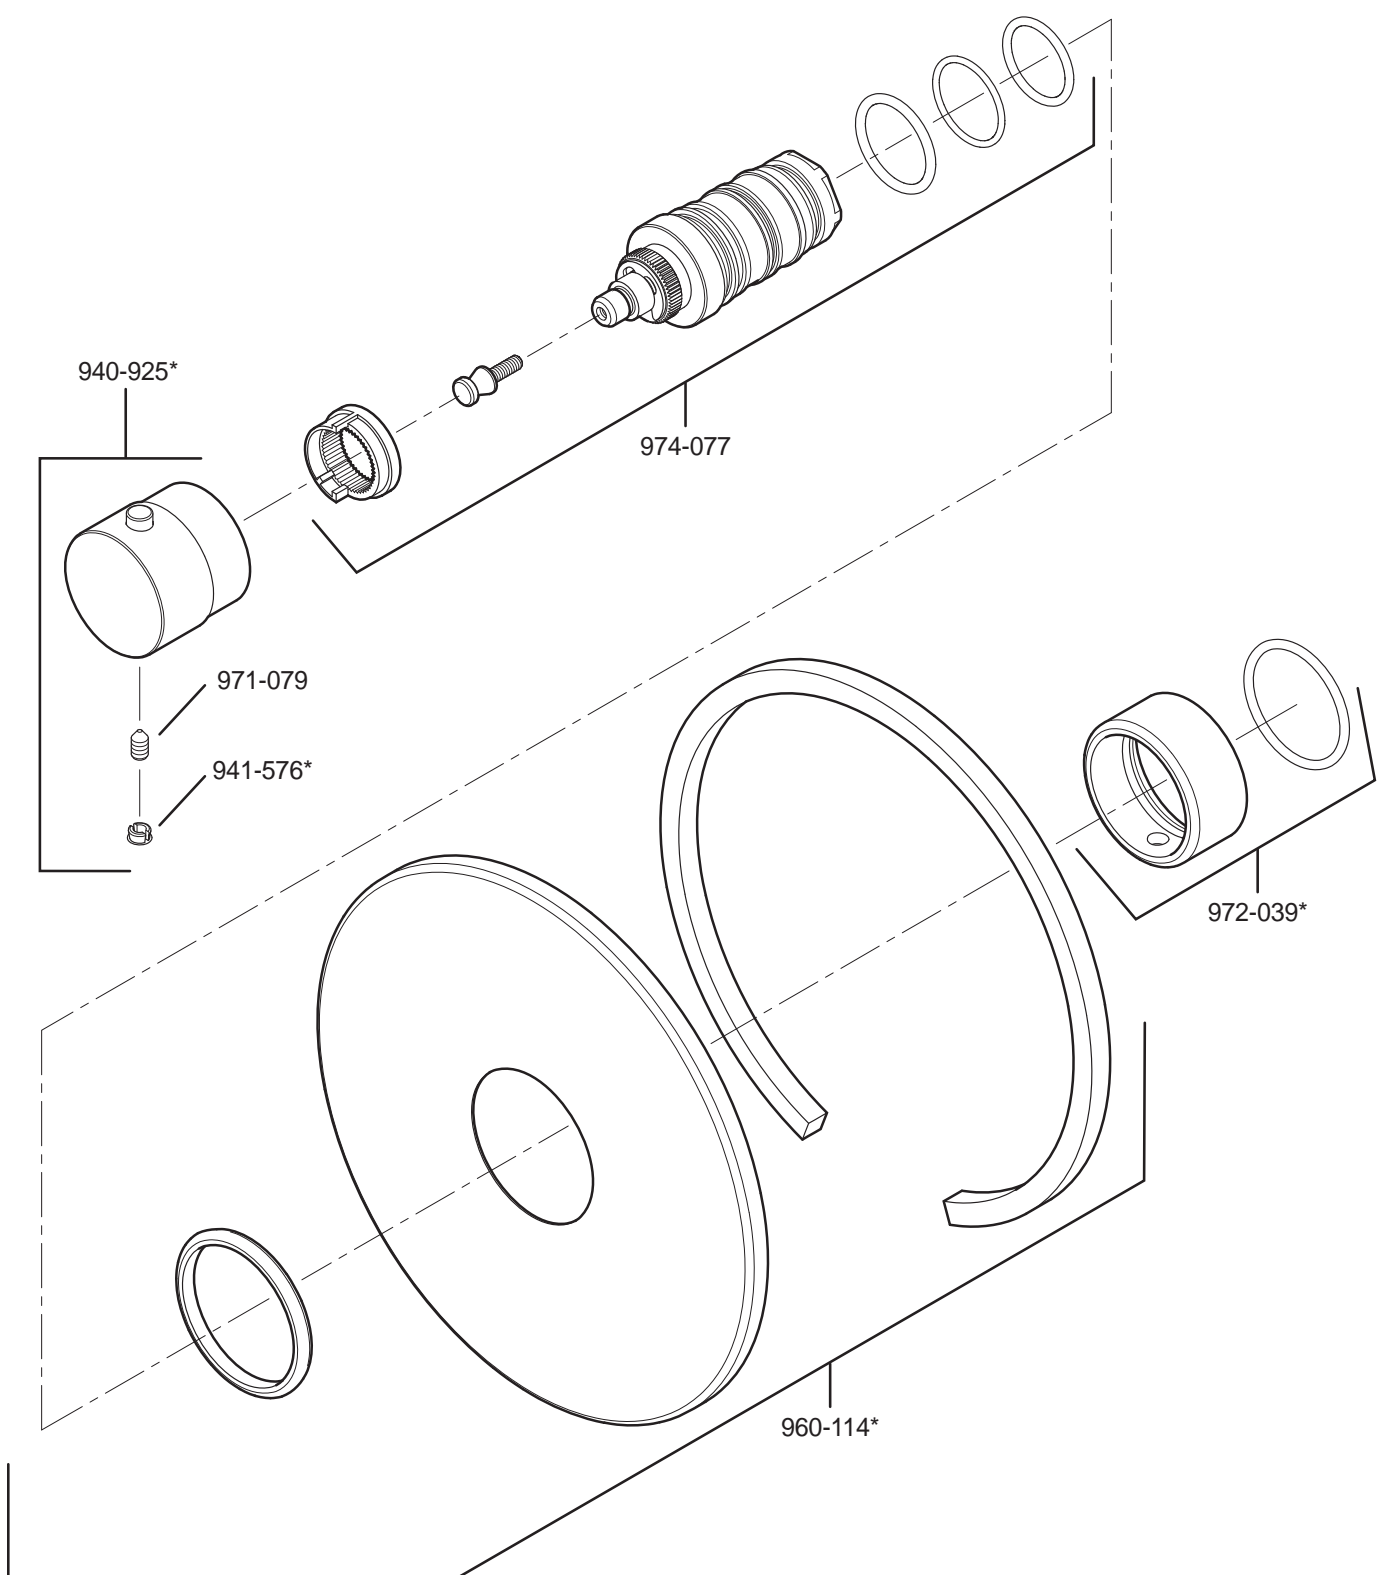

**PARTS EXPLOSION**

**R89 Series - 3/4" Shower System - Thermostatic Valve Trim**

**FINISHES \* Indicates Finish**

A Polished Chrome	M Almond	U Rustic Bronze
B Black	N Antique Bronze	V PVD Polished Brass
E Rustic Pewter	P Polished Brass	W White
D PVD Polished Nickel	Q Satin Brass	Y Tuscan Bronze
J PVD Brushed Nickel	R Copper	Z Oil-Rubbed Bronze
K Satin Nickel	S Stainless Steel	
L Satin Stainless	T Biscuit	