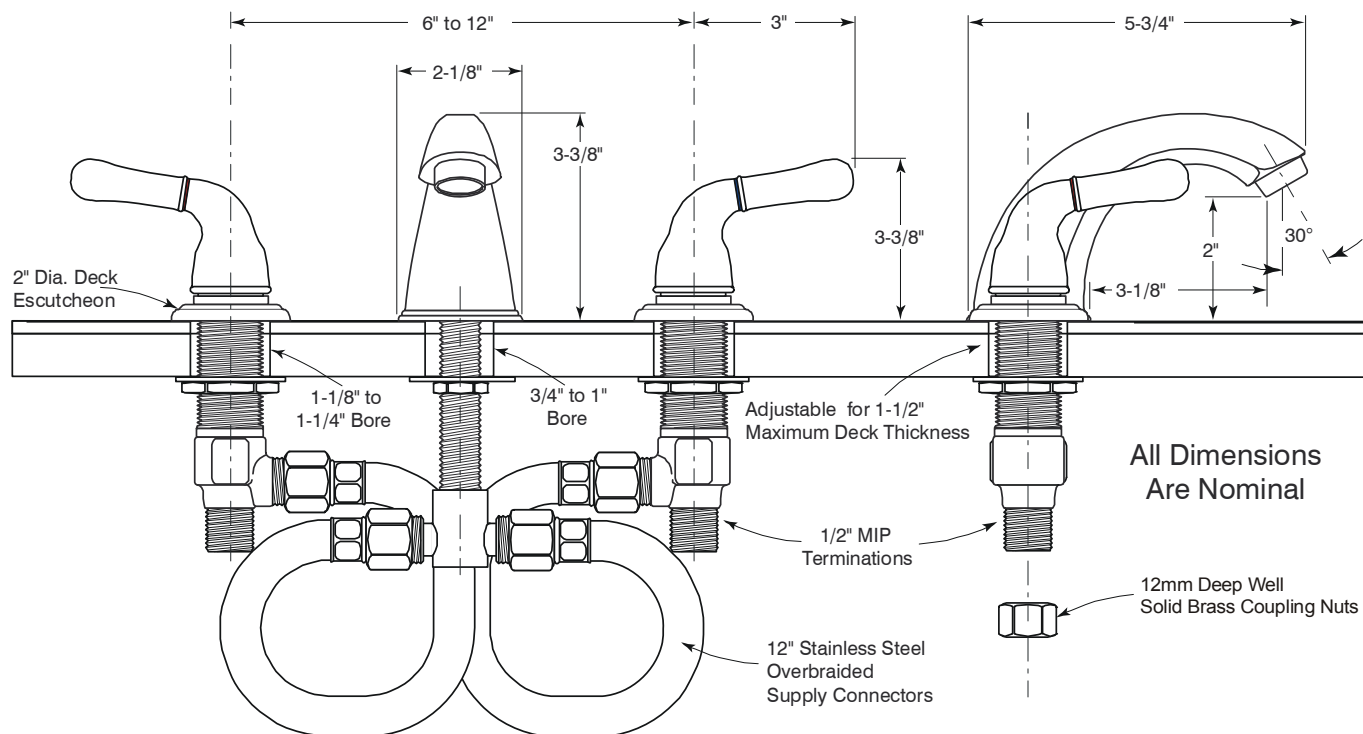

Description

- Twin lever handle euro style widespread lavatory faucet
- Trouble-free brass frame ceramic cartridge
- Suitable for 6" to 12" on-center, 3 hole installations
- Chrome plated finish
- All brass construction
- Standard 1/2" IPS connections
- Includes all brass pop-up with color matched trim

Sanibel™

Model 120177

Twin Lever Handle Widespread
Lavatory Faucet
Chrome Plated Finish
With Brass Pop-Up
1/2" IPS Connection

For additional information contact Premier Faucet at 866-745-4010 or visit our website at www.premierfaucet.com