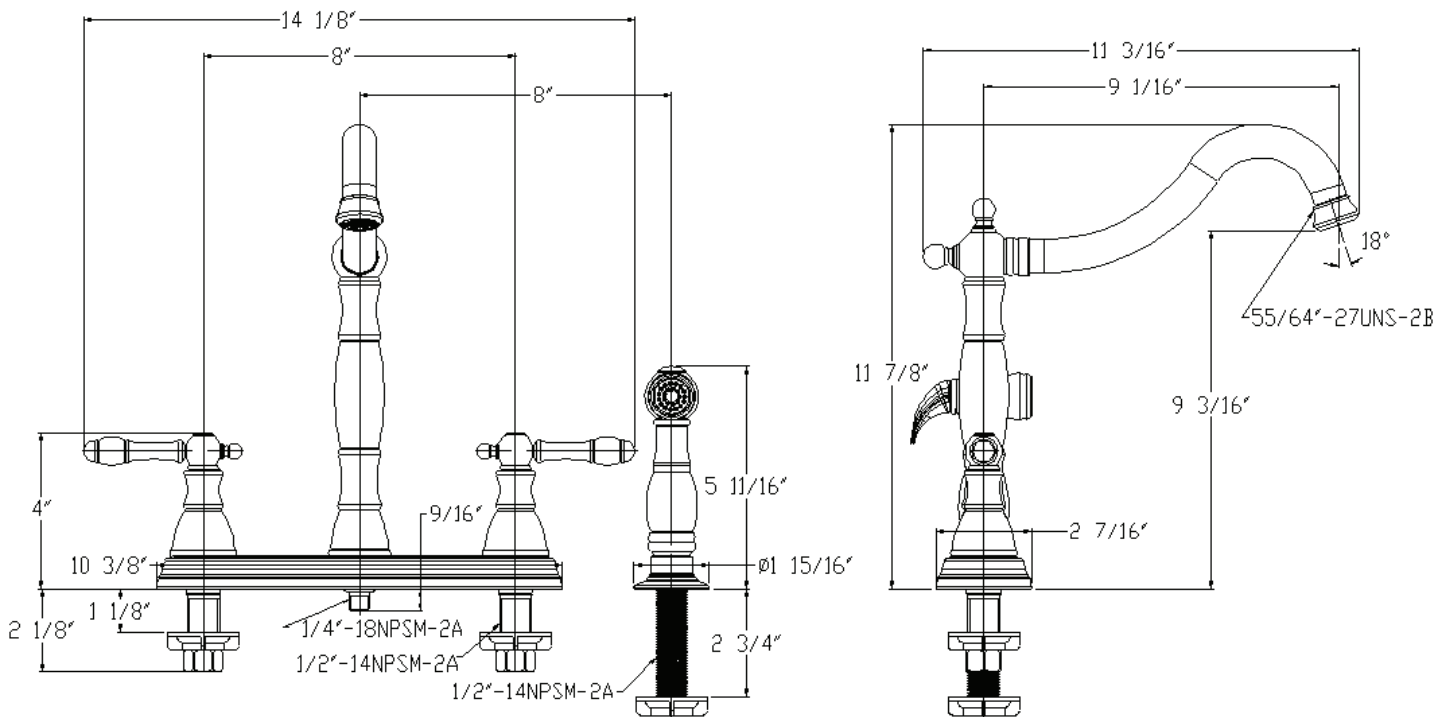

Description

- Deluxe Chrome Finish
- 1/2" IPS Connections
- Two Metal Lever Handles
- With Matching Sprayer
- Quality Brass Construction
- Wear Resistant Ceramic Disc Technology

Compliance

- Designed to comply with requirements of ASME A112.18.1
- Meets low lead requirements of NSF Standard-61, Section-9
- Complies with the requirements of the UPC (Uniform Plumbing Code)
- Complies with ADA (Americans with Disabilities Act)
- Meets or exceeds CSA B125

Charlestown™

Model 120338

Twin Lever Handle Kitchen Faucet
 Chrome Plated Finish
 Ceramic Cartridge
 With Spray
 1/2" IPS Connection

For additional information contact Premier Faucet at 866-745-4010 or visit our website at www.premierfaucet.com