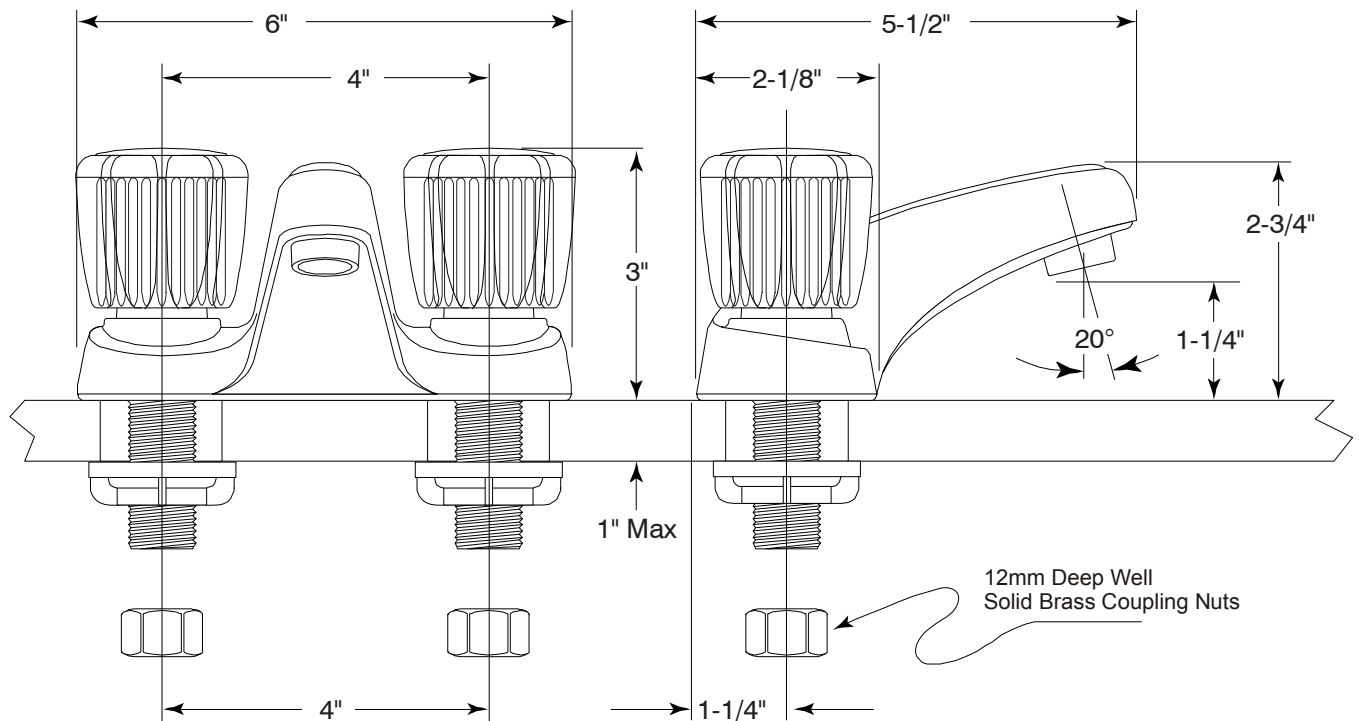

All Dimensions Are Nominal

For additional information contact Premier Faucet at 866-745-4010 or visit our website at www.premierfaucet.com