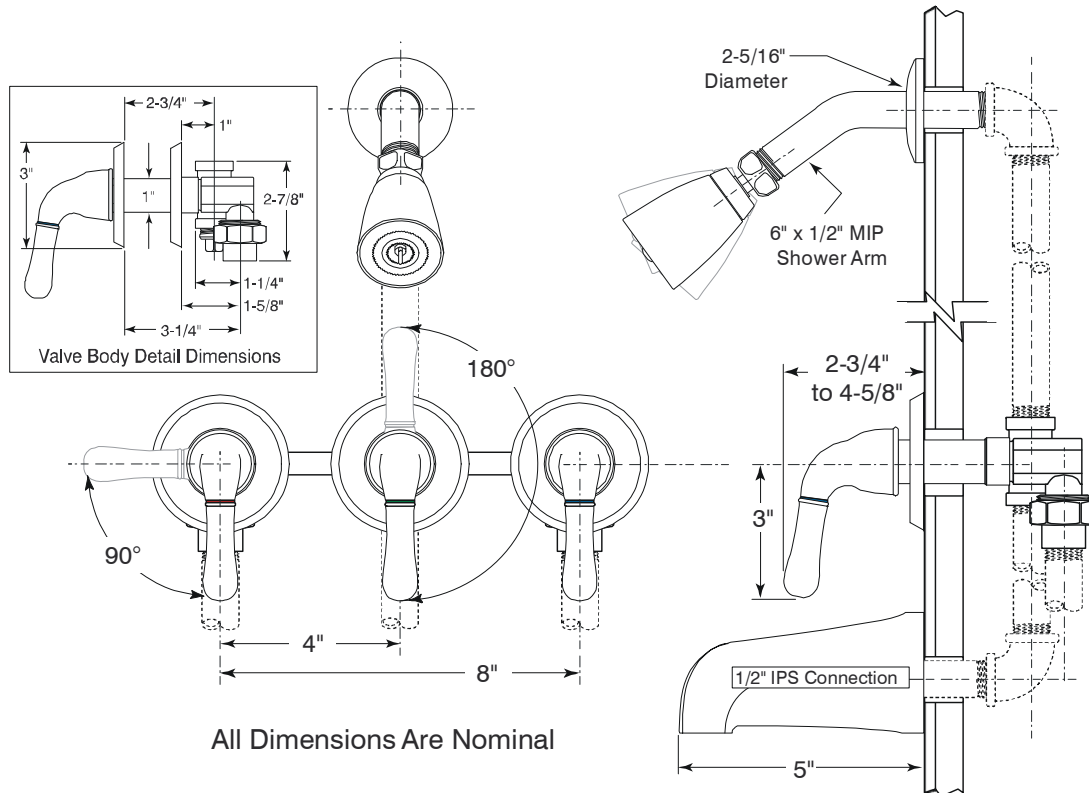

Description

- Three lever handle tub & shower set
- Trouble-free brass frame ceramic cartridges
- Chrome plated finish
- All brass construction
- Standard 8" on-center, three hole installation
- Includes color matched tub spout, shower head and trim
- 1/2" Brass IPS connections with ground joint swivel unions

Performance

- Designed to provide 2.5 GPM at 80 PSI shower head performance
- Designed to provide 4.0 GPM at 20 PSI tub filler performance

Compliance

- Designed to comply with requirements of ASME A112.18.1
- Complies with the requirements of the UPC (Uniform Plumbing Code)
- Meets or exceeds CSA B125
- Complies with ADA (American With Disabilities Act)

Sanibel™

Model 120636

Three Lever Handle Tub & Shower Set
Chrome Plated Finish
1/2" IPS Connection

For additional information contact Premier Faucet at 866-745-4010 or visit our website at www.premierfaucet.com