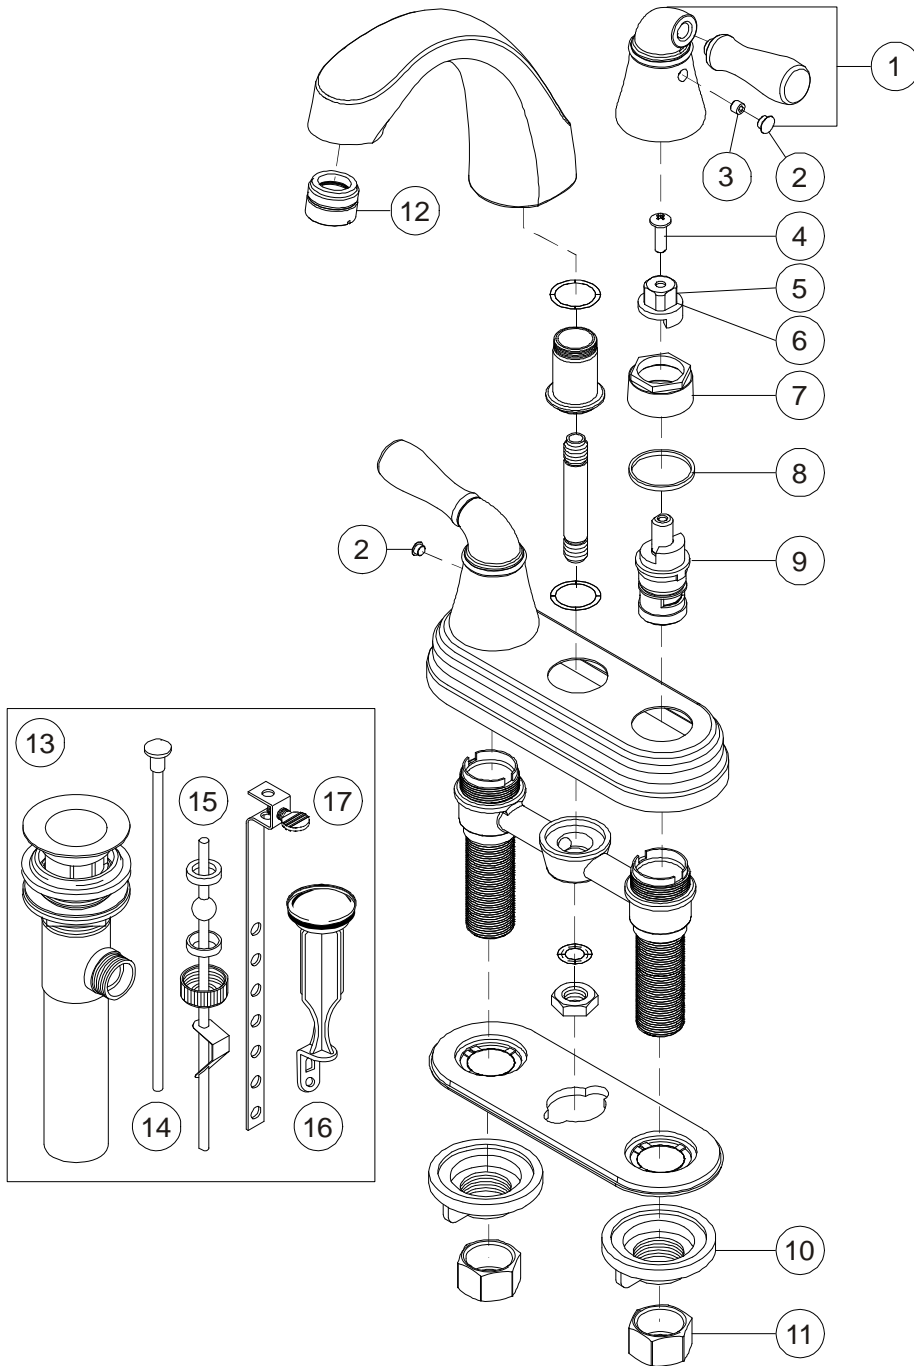

# Model 120030

Twin Lever Handle Lavatory Faucet  
Chrome Plated Finish  
With Brass Pop-Up  
1/2" IPS Connection

# Sanibel™

Model 120030

**Refer to Premier Faucet Parts List Sheet for part numbers and ordering information.**

### Model 120030

Twin Lever Handle Lavatory Faucet  
Chrome Plated Finish  
With Brass Pop-Up  
1/2" IPS Connection

# Sanibel™

Model 120030

*Refer to Premier Faucet Parts Schematic Sheet for parts diagram.*

INDEX	DESCRIPTION	MATERIAL	QTY	PART NO
1	HANDLE ASSEMBLY	BRASS	2	994142
2	INDEX PLUG	PLASTIC	2	994203
3	HANDLE SCREW	STEEL	2	994196
4	STEM SCREW	STEEL	2	994615
5	HANDLE ADAPTER HOT	METAL	1	994121
6	HANDLE ADAPTER COLD	METAL	1	994120
7	BONNET NUT	ZINC	2	994316
8	CAP GASKET	PLASTIC	2	994515
9	CARTRIDGE - HOT & COLD	CERAMIC	2	994110
10	LOCK NUT	PLASTIC	2	133836
11	COUPLING NUT	BRASS	2	133838
12	AERATOR	BRASS	1	144219
13	POP-UP ASSEMBLY	BRASS	1	124100
14	LIFT ROD	BRASS	1	994601
15	SWIVEL ROD KIT	BRASS	1	994588
16	STOPPER	PLASTIC	1	015084
17	LIFT STRAP	STEEL	1	133833