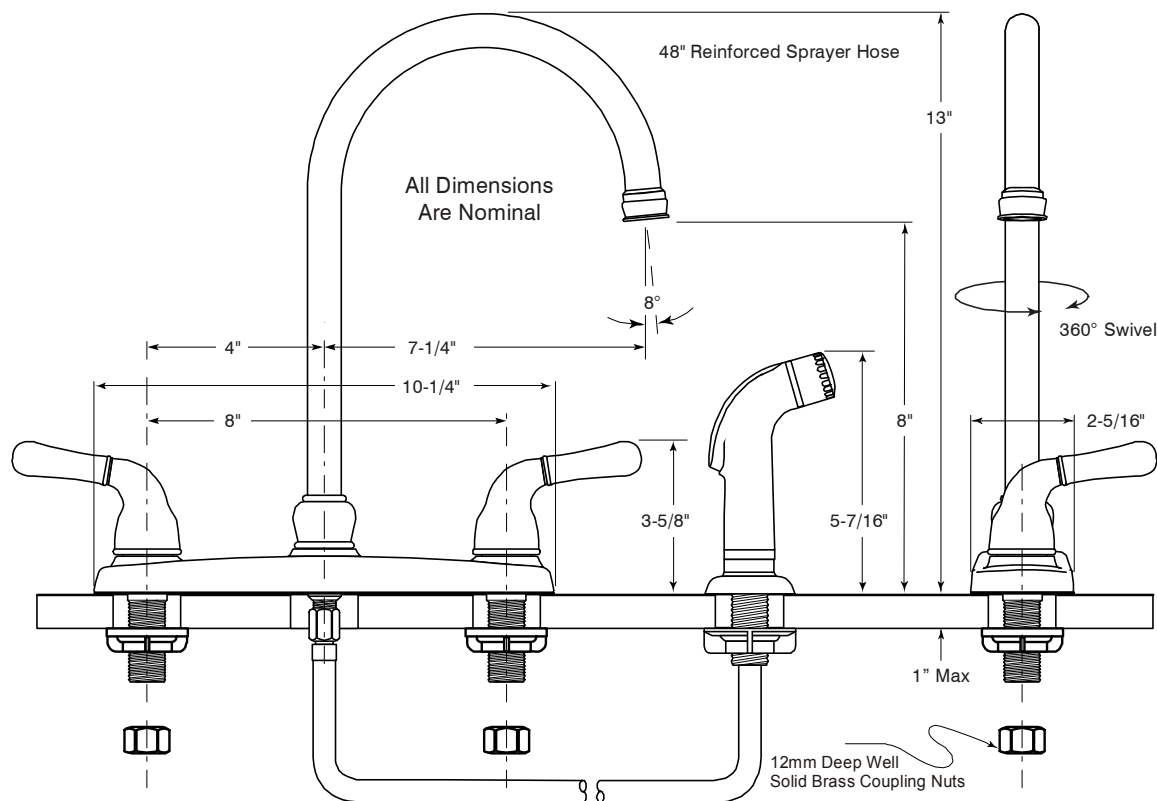

Description

- Twin lever handle gooseneck spout kitchen faucet
- European styling
- Trouble-free brass frame ceramic cartridges
- For four hole installations
- Chrome plated finish
- All metal construction
- Brass valve cavity & waterway
- Hi-arch swivel spout rotates 360°
- Includes color matched sprayer with 48" reinforced hose

## Model 120173

Twin Lever Handle Gooseneck Spout  
Kitchen Faucet  
Chrome Plated Finish  
With Sprayer  
1/2" IPS Connection

For additional information contact Premier Faucet at 866-745-4010 or visit our website at [www.premierfaucet.com](http://www.premierfaucet.com)