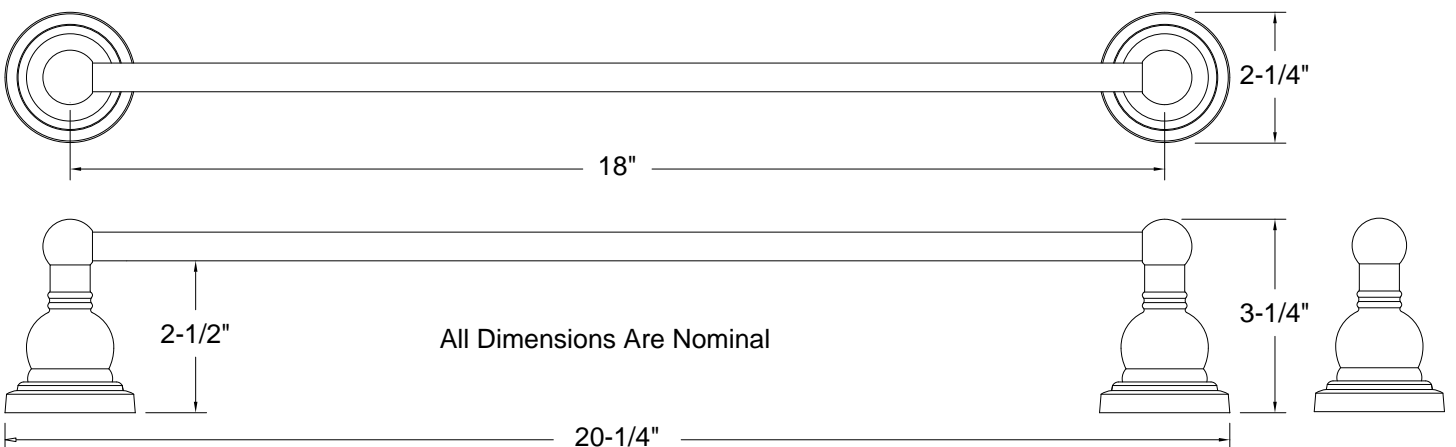

For additional information contact Premier Faucet at 866-745-4010 or visit our website at www.premierfaucet.com