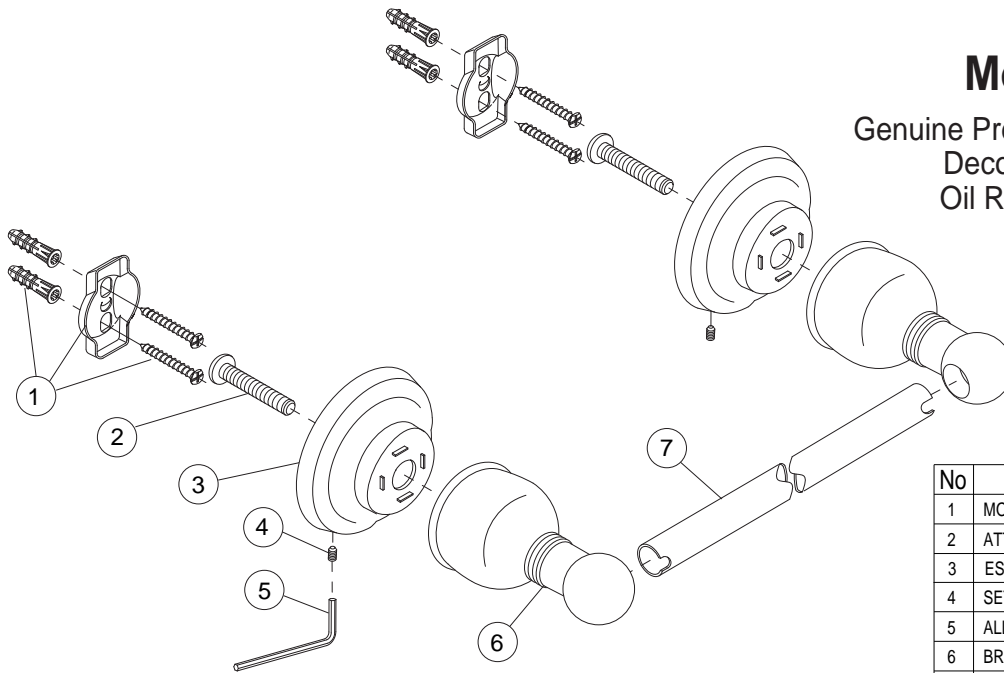

Wellington™

Model 120036

Description

- Teapot style towel bar
- 18" center to center measurement
- Oil rubbed bronze all metal construction
- Concealed screw mounting
- Mounting hardware includes screws and wall anchors
- Matches Premier Wellington faucet suite
- Teapot styling complements many faucet brands

Warranty

- Three Year Limited Warranty
Refer to Premier Faucet warranty program for further details and restrictions

Model 120036

Genuine Premier Wellington Accessory
Decorative 18" Towel Bar
Oil Rubbed Bronze Finish

No	Part Name	Material	Qty.
1	MOUNTING KIT	PLASTIC / METAL	2
2	ATTACHMENT SCREW	STEEL	2
3	ESCUTCHEON	METAL	2
4	SET SCREW	STEEL	2
5	ALLEN WRENCH	STEEL	1
6	BRACKET	METAL	2
7	18" TOWEL BAR	METAL	1

For additional information contact Premier Faucet at 866-745-4010 or visit our website at www.premierfaucet.com