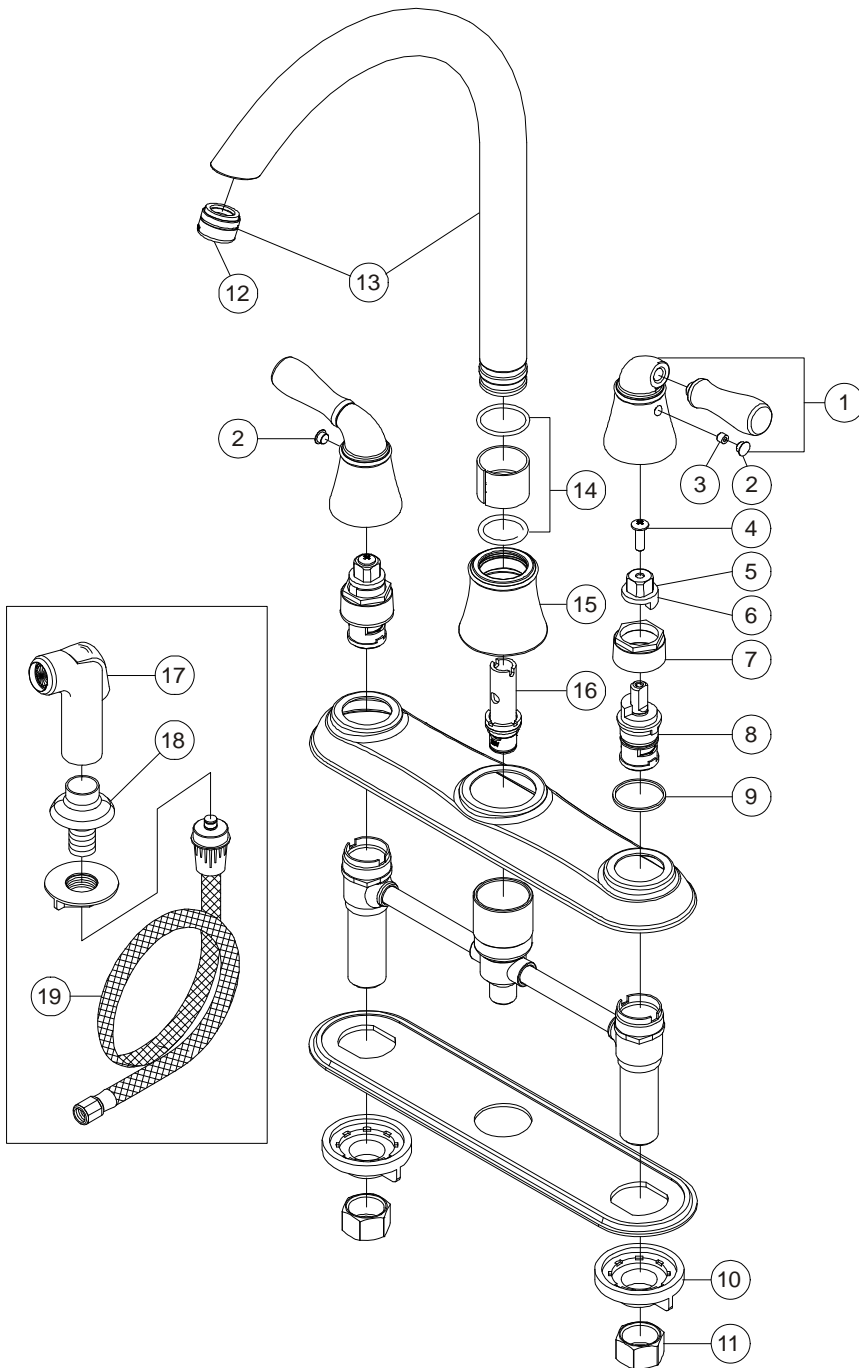

# Model 120046

Twin Lever Handle High-Rise Kitchen Faucet  
Chrome Plated Finish  
With Spray  
1/2" IPS Connection

# Sanibel™

Model 120046

**Refer to Premier Faucet Parts List Sheet for part numbers and ordering information.**

### Model 120046

Twin Lever Handle High-Rise Kitchen Faucet  
Chrome Plated Finish  
With Spray  
1/2" IPS Connection

# Sanibel™

Model 120046

*Refer to Premier Faucet Parts Schematic Sheet for parts diagram.*

INDEX	DESCRIPTION	MATERIAL	QTY	PART NO
1	HANDLE ASSEMBLY	BRASS	2	994142
2	INDEX PLUG	PLASTIC	2	994203
3	HANDLE SCREW	STEEL	2	994196
4	STEM SCREW	STEEL	2	994615
5	HANDLE ADAPTER HOT	PLASTIC	1	994121
6	HANDLE ADAPTER COLD	PLASTIC	1	994120
7	BONNET NUT	ZINC	2	994316
8	CARTRIDGE - HOT & COLD	CERAMIC	2	994110
9	CAP GASKET	PLASTIC	2	994515
10	LOCK NUT	PLASTIC	2	133836
11	COUPLING NUT	BRASS	2	133838
12	AERATOR	BRASS	1	994640
13	SPOUT ASSEMBLY	BRASS	1	994491
14	SPOUT GASKET KIT	RUBBER	1	994550
15	SPOUT COLLAR	BRASS	1	994502
16	SPRAY DIVERter	PLASTIC	1	994644
17	SPRAYER	PLASTIC	1	994300
18	SPRAY CRADLE	PLASTIC	1	994290
19	SPRAY HOSE	PVC	1	153185