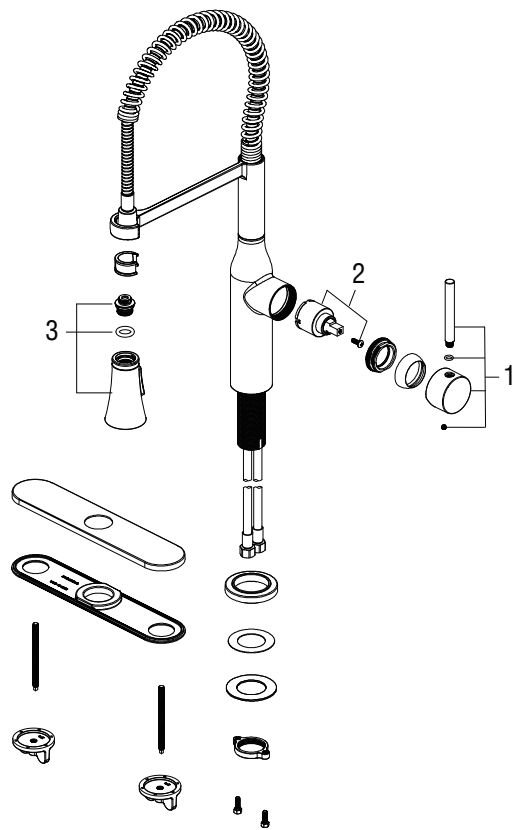

PFXC5012
SINGLE HANDLE PRE-RINSE
KITCHEN FAUCET
Basque Series

PFXC5012CP

Model Numbers

- PFXC5012CP Chrome
- PFXC5012ZBN Brushed nickel
- PFXC5012MB Matte black

*** Specify Finish**

No.	Item	Part Number
1	Handle assembly	OBPF717126*
2	Cartridge & Screw	OBPF220120
3	Sprayhead	OBPF638340*

Warranty and Codes

This product comes complete with installation, operating, care and maintenance instructions. This PROFLO faucet carries a limited lifetime warranty when installed in residential applications. The warranty is five years in commercial applications. This product meets: ASME A112.18.1.