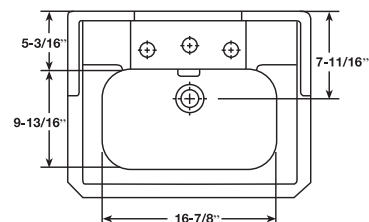

PF1124/PF1024

Pedestal Lavatory Vitreous China

Product Features

- Grade A vitreous china
- Available 8CC only
- Twin soap depressions
- Mounting brackets and instructions included
- Elegantly sculptured high backsplash

Color Palette

- White (WH)

PF1124WHX/PF1024WH

Model Numbers

PF1124WHX 23-9/16" X 18-1/8" 8CC VC Lav Only - White

PF1024WH VC Ped Only F/PF1124 Lav White

Product Specifications

Warranty and Codes

* All measurements are nominal. Please verify before actual installation.