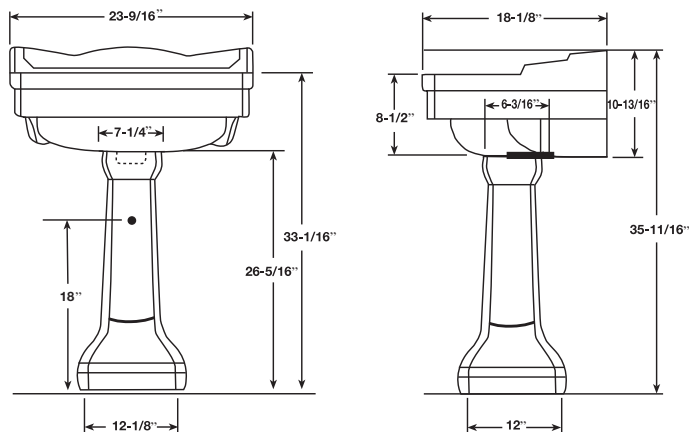

PF1124/PF1024

Pedestal Lavatory Vitreous China

Product Features

- Grade A vitreous china
- Available 8CC only
- Twin soap depressions
- Mounting brackets and instructions included
- Elegantly sculptured high backsplash

Color Palette

- White (WH)

PF1124WHX/PF1024WH

Model Numbers

PF1124WHX 23-9/16" X 18-1/8" 8CC VC Lav Only - White

PF1024WH VC Ped Only F/PF1124 Lav White

Product Specifications

Warranty and Codes

* All measurements are nominal. Please verify before actual installation.