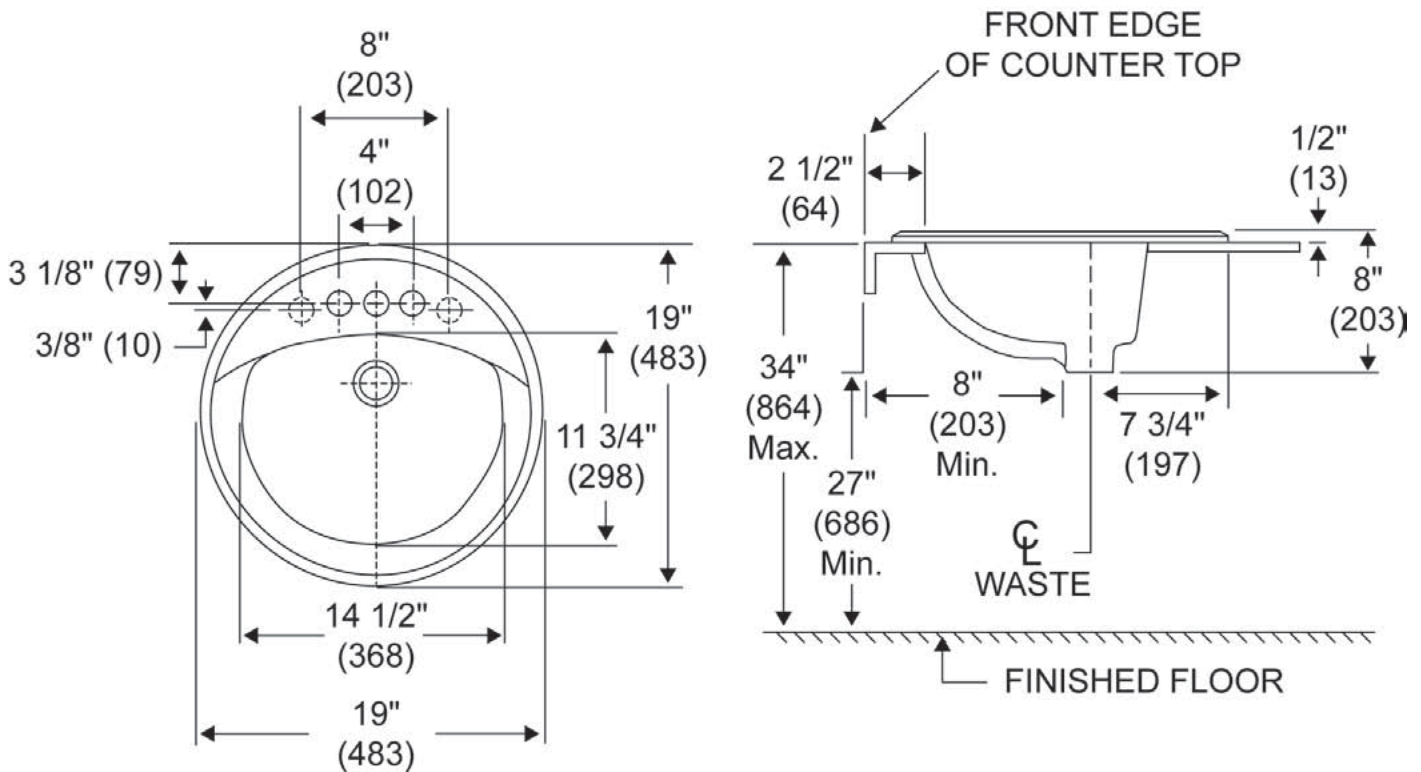

PF191R / PF194R / PF198R

Drop-in Lavatory Vitreous China - 19" Round

Product Features

- Vitreous china
- Self-rimming lavatory
- Concealed front overflow drain
- Available single hole, 4CC or 8CC
- Can be mounted for ADA installation

PF194R

Codes and Standards

- ADA
- IAPMO/UPC
- ASME/ANSI A112.19.2M
- CSA B45

Specified Model

Model	Model Description	Color Finishes
PF191R	PF194R countertop lav 19" round 1 hole	<input type="radio"/> White
PF194R	PF194R countertop lav 19" round 1 hole	<input type="radio"/> White <input type="radio"/> Biscuit
PF198R	PF194R countertop lav 19" round 1 hole	<input type="radio"/> White <input type="radio"/> Biscuit

PF191R / PF194R / PF198R

Drop-in Lavatory Vitreous China - 19" Round

Product Specification:

The self-rimming lavatory shall be 19" round. Lavatory shall be made of vitreous china. Lavatory shall have 8" centers (PF198R), 4" centers (PF194R), or single hole (PF191R). Lavatory shall include overflow.