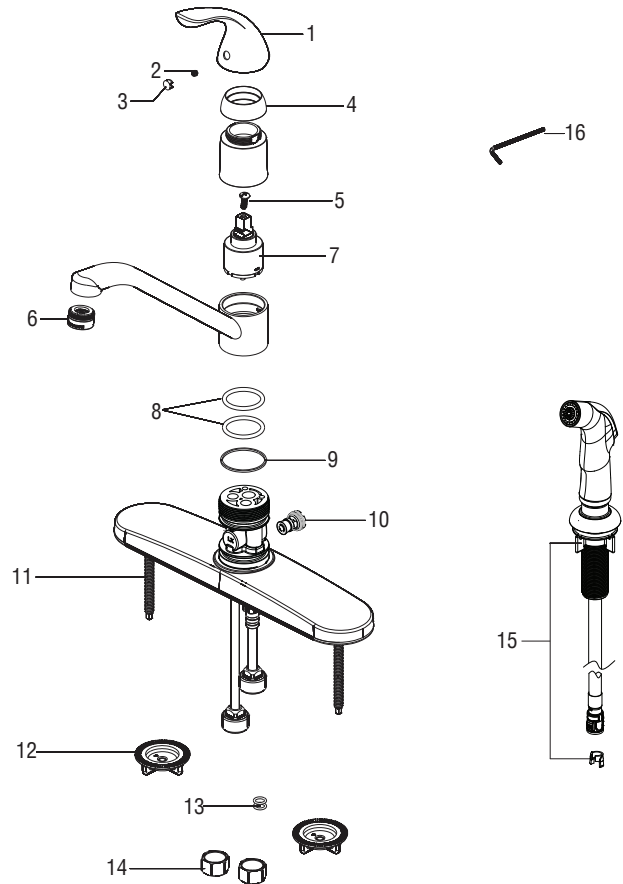

# Parts Breakdown

## PFXC4111

### Single Handle Kitchen Faucet With Side Sprayer

**PFXC4111CPA**

**\* Specify Finish**

No.	Item	Part Number
1	Handle	RP13060*
2	Set Screw	RP50002
3	Index	RP10006
4	Cap	RP80004*
5	Screw	RP50015
6	Aerator	RP30094*
7	Cartridge	PF3357061
8	O-ring	RP60032
9	Washer	RP64070
10	Diverter	RP70037
11	Bolt	RP50071
12	Mounting Nut	RP56109
13	O-ring	RP60002
14	Coupling Nut	RP56002
15	Side Spray, spray hose & quick connector	PF36094*
16	2.5mm Hex Allen Wrench	RP70221