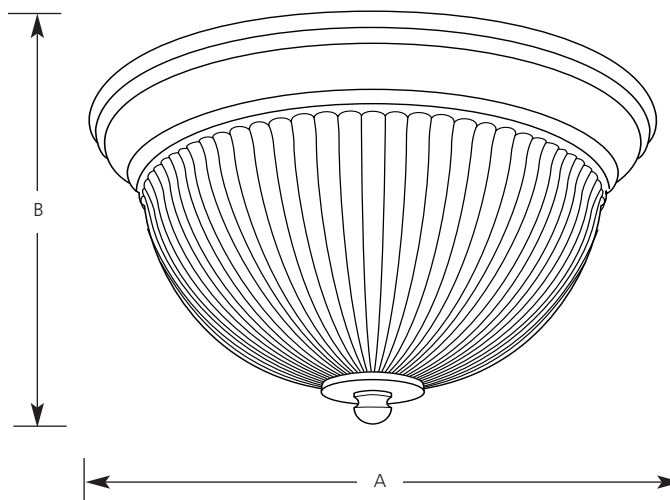

Type	_____	
	-10	-33
P3655	<input type="checkbox"/>	<input type="checkbox"/>
P3656	<input type="checkbox"/>	<input type="checkbox"/>
P3657	<input type="checkbox"/>	<input type="checkbox"/>

Catalog No.	Finish		Lamping	Dimensions (Inches)	
	Polished Brass	Cobblestone		A	B
P3655	-10	-33	2 (m) 60w	10-1/2	6-1/2
P3656	-10	-33	2 (m) 75w	12-1/2	7-1/4
P3657	-10	-33	3 (m) 60w	14-1/2	7-3/4

**Specifications:**

General

- Clear ribbed glass bowl  
P3655: 8-11/32" dia., 7-7/8" OD Lip, 4-1/2" ht., 7/16" hole dia.  
P3656: 10-5/16" dia., 9-15/16" OD Lip, 9-1/4" ID Lip, 5-1/4" ht., 7/16" hole dia.  
P3657: 12-1/4" dia., 11-3/4" OD Lip, 5-7/8" ht., 7/16" hole dia.
- Center lock up pulls glass tight to ceiling pan
- Polished Brass or painted Cobblestone pan and accents
- Steel pan
- Companion chandelier, foyer, wall sconce, pendant and bath & vanity units
- Fiberglass insulated