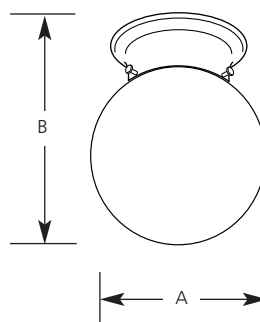

Type _____
 -30 -30SW
 P3623

Catalog No.	Finish		Lamping	Dimensions (Inches)	
	White			A	B
P3623	-30	-30SW	1-7w Twin CF	6	7-1/4

Specifications:

General

- White acrylic shatter resistant 6" globe: 5-15/16" dia. x 5-13/16" ht., 3-3/16" OD neck, 3-1/16" ID neck
- Globe attached with three thumb screws
- White steel canopy
- (-SW) with pull chain on-off switch