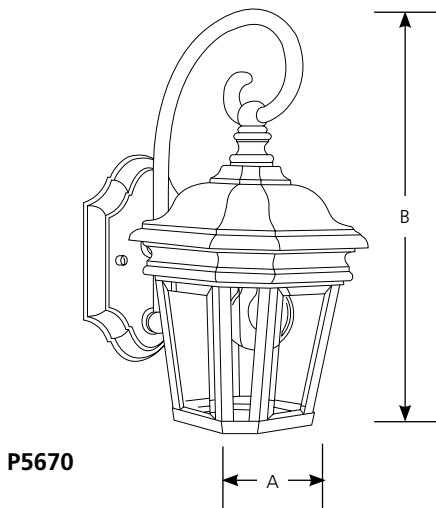

- Type _____
-108
P5670
P5671
P5672
P5673

Catalog No.	Finish	Lamping	Dimensions (Inches)			
	Oil Rubbed		A	B	C	D
P5670	Bronze	1 (m) 100w	6-1/2	12-1/2	8-3/4	8
P5671	-108	2 (c) 60w	10	16-3/4	11-1/8	9-5/8
P5672	-108	3 (c) 60w	11-1/8	28-7/8	12-1/2	11-5/8
P5673	-108	4 (c) 60w	13-5/8	32-3/4	14-3/4	14-3/4

Specifications:

General

- Die cast aluminum exterior construction
- Solid brass interior components
- Oil Rubbed Bronze finish is painted, with powder coat base
- Clear beveled glass panels
 - P5670: (small) 4-7/16" ht., 1-3/8" top width, 15/16" bottom width; (large) 4-7/16" ht., 2-3/4" top width, 1-15/16" bottom width
 - P5671: (small) 6-1/4" ht., 1-11/16" top width, 1-5/16" bottom width; (large) 6-1/4" ht., 3-7/8" top width, 2-7/8" bottom width; (door) 5-9/16" ht., 3-5/8" top width, 2-11/16" bottom width
 - P5672: (small) 9-1/4" ht., 2-7/16" top width, 1-3/16" bottom width; (large) 9-3/16" ht., 4-7/8" top width, 2-3/4" bottom width; (door) 8-11/16" ht., 4-7/8" top width, 2-3/4" bottom width
 - P5673 (small) 9-13/16" ht., 3" top width, 1-5/8" bottom width; (large) 9-3/4" ht., 6" top width, 3-5/8" bottom width; (door) 9-3/16" ht., 5-7/8" top width, 3-3/4" bottom width
- P5671, P5672, and P5673 have hinged door for easy re-lamping
- Glass panels removable
- Heavy support arm
- Companion chain hung, and post mount lanterns

Mounting

- Wall mount
- Covers outlet box
- Mounting strap for outlet box included for P5670, P5671, and P5672
- Support bracket for P5673 included for easy one person mounting
- P5670 Canopy 4-1/2" W., 7" h.
- P5671 Canopy 4-1/2" W., 9" h.
- P5672 Canopy 4-1/2" W., 14-1/4" h.
- P5673 Canopy 4-1/2" W., 17-5/8" h.

Electrical

- Ceramic medium base socket, P5670
- Candelabra base sockets, P5671, P5672, and P5673
- Painted metal candle sleeves
- Pre-wired

Labeling

- UL-CUL wet location listed

Progress Lighting
701 Millennium Blvd.
Greenville, South Carolina
29607