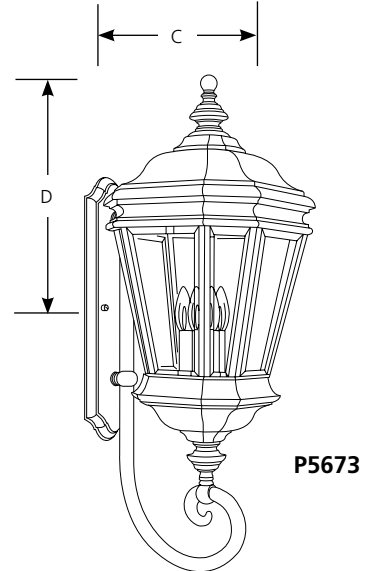

- Type _____
-108
P5670
P5671
P5672
P5673

Catalog No.	Finish	Lamping	Dimensions (Inches)			
	Oil Rubbed		A	B	C	D
P5670	Bronze	1 (m) 100w	6-1/2	12-1/2	8-3/4	8
P5671	-108	2 (c) 60w	10	16-3/4	11-1/8	9-5/8
P5672	-108	3 (c) 60w	11-1/8	28-7/8	12-1/2	11-5/8
P5673	-108	4 (c) 60w	13-5/8	32-3/4	14-3/4	14-3/4

Specifications:

General

- Die cast aluminum exterior construction
- Solid brass interior components
- Oil Rubbed Bronze finish is painted, with powder coat base
- Clear beveled glass panels
 - P5670: (small) 4-7/16" ht., 1-3/8" top width, 15/16" bottom width; (large) 4-7/16" ht., 2-3/4" top width, 1-15/16" bottom width
 - P5671: (small) 6-1/4" ht., 1-11/16" top width, 1-5/16" bottom width; (large) 6-1/4" ht., 3-7/8" top width, 2-7/8" bottom width; (door) 5-9/16" ht., 3-5/8" top width, 2-11/16" bottom width
 - P5672: (small) 9-1/4" ht., 2-7/16" top width, 1-3/16" bottom width; (large) 9-3/16" ht., 4-7/8" top width, 2-3/4" bottom width; (door) 8-11/16" ht., 4-7/8" top width, 2-3/4" bottom width
 - P5673 (small) 9-13/16" ht., 3" top width, 1-5/8" bottom width; (large) 9-3/4" ht., 6" top width, 3-5/8" bottom width; (door) 9-3/16" ht., 5-7/8" top width, 3-3/4" bottom width
- P5671, P5672, and P5673 have hinged door for easy re-lamping
- Glass panels removable
- Heavy support arm
- Companion chain hung, and post mount lanterns

Mounting

- Wall mount
- Covers outlet box
- Mounting strap for outlet box included for P5670, P5671, and P5672
- Support bracket for P5673 included for easy one person mounting
- P5670 Canopy 4-1/2" W., 7" h.
- P5671 Canopy 4-1/2" W., 9" h.
- P5672 Canopy 4-1/2" W., 14-1/4" h.
- P5673 Canopy 4-1/2" W., 17-5/8" h.

Electrical

- Ceramic medium base socket, P5670
- Candelabra base sockets, P5671, P5672, and P5673
- Painted metal candle sleeves
- Pre-wired

Labeling

- UL-CUL wet location listed

Progress Lighting
701 Millennium Blvd.
Greenville, South Carolina
29607