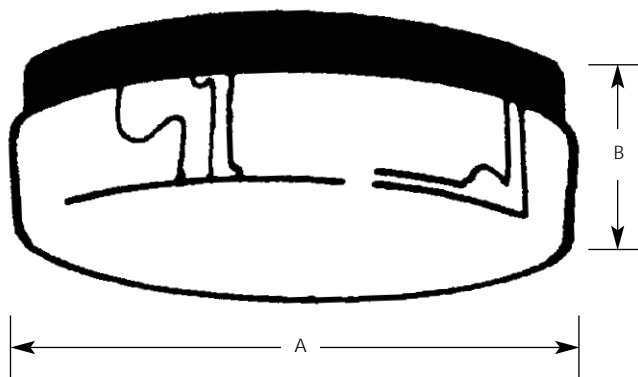

Type \_\_\_\_\_  
 -31  
 P5710   
 P5711

Catalog No.	Finish	Lamping	Dimensions (Inches)	
	Black		A	B
P5710	-31	1 (m) 75w	5-1/4	8-3/4
P5711	-31	2 (m) 75w	5-1/4	12

**Specifications:**

General

- Black finished aluminum pan
- White polycarbonate diffuser
- Diffuser twists into pan and has a safety set screw

Mounting

- Ceiling or wall mount
- Covers a standard outlet box
- Outlet box mounting strap included

Electrical

- Medium based ceramic socket. Nickel plated brass screw shell.

- Pre-wired

Labeling

- UL-CUL wet location listed