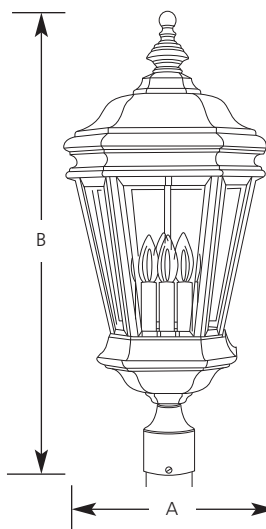

Type \_\_\_\_\_  
 -33 -50 -108  
 P5474

Catalog No.	Finish			Lamping	Dimensions (Inches)	
	Cobblestone	Golden Baroque	Oil Rubbed Bronze		A	B
P5474	-33	-50	-108	4 (c) 60w	14	28-1/2

**Specifications:**

General

- Die cast aluminum exterior construction
- Solid brass interior components
- Hand painted finishes, with powder coat base
- Oil Rubbed Bronze finish is plated
- Hinged door for easy re-lamping
- Glass panels removable: 9-13/16" ht., 3" top width, 1-5/8" bottom width (small glass); 9-3/4" ht., 6" top width, 3-5/8" bottom width (large glass); 9-3/16" ht., 5-7/8" top width, 3-3/4" bottom width
- Companion wall and chain hung mount lanterns

Mounting

- Fits 3" post or pedestal mount (order separately)

Electrical

- Candelabra base sockets
- Solid brass painted metal candle sleeves
- Pre-wired

Labeling

- UL-CUL wet location listed