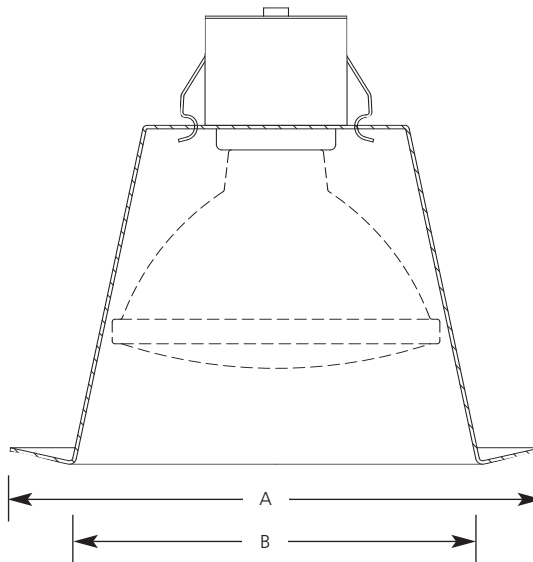

Incandescent

**5" Shallow Alzak® & White  
Open Reflector**

**Recessed**

Type \_\_\_\_\_

-21A -22A -28  
P8368

Catalog No.	Finish			Dimensions (Inches)	
	Clear Alzak®	Gold Alzak®	White	A	B
P8368	-21A	-22A	-28	6-1/8	4-5/8

Lamp Wattage Housing	IC	Non-IC
	P84-AT	50PAR30/65BR30
P184-TG	50PAR30/65BR30	50PAR30/65BR30

**Specifications:**

Flange

- Bright white powdered painted integral metal flange

Labels

- UL-CUL damp location listed
- Rated IC and Non-IC

Trim

- All aluminum construction
- Built-in bracket to accept Trim-Lok spring
- Positive upward spring action forces trim to fit snugly against the ceiling
- One-piece construction
- No light leaks around trim flange
- Socket mounts to trim for optimum performance and consistent lamp position