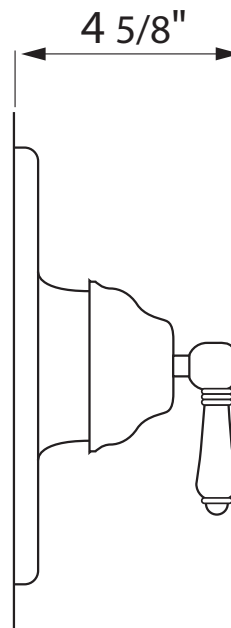

A1400LM & A1400LP

Consult your local ROHL showroom for additional information and specifications. For complete warranty details and a list of showrooms, go to www.rohlhome.com.