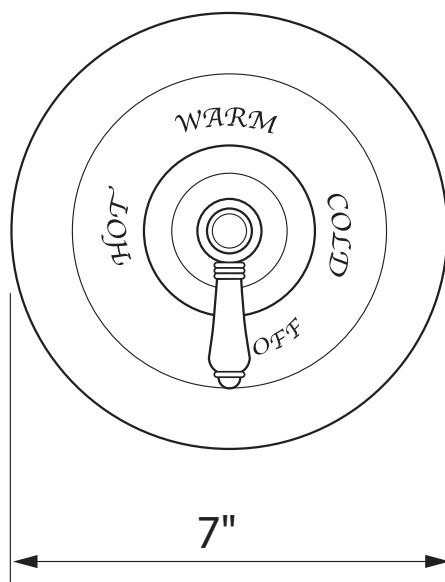

A1400LM & A1400LP

Consult your local ROHL showroom for additional information and specifications. For complete warranty details and a list of showrooms, go to www.rohlhome.com.