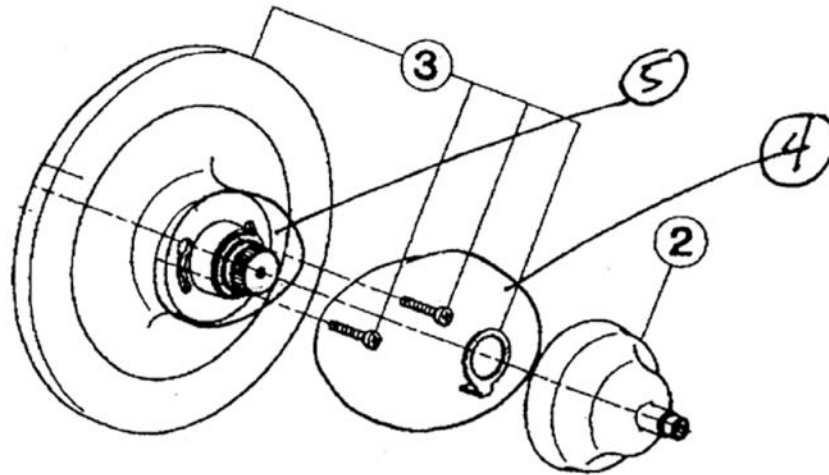

A1400 Spare Parts

MOUNTING SCREWS
IN KIT 2303-1210

THERE ARE 2 PLASTIC PARTS
FOR THE TRIM AND ROUGH:
DRIVER 3103-1232
ATTACHED TO THE STEM ON THE ROUGH
INTERMEDIATE HANDLE ASSEMBLY 2303-0347
ASSEMBLED ON THE OUTSIDE OF THE TRIM PLATE