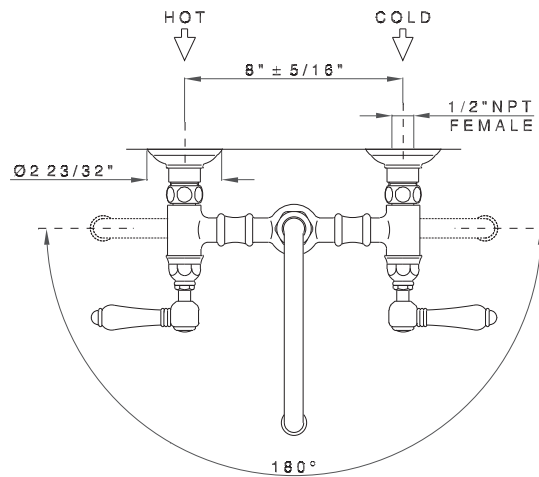

WARRANTY

- Limited Lifetime*
- No Warranty on Tuscan Brass Finish (TCB)