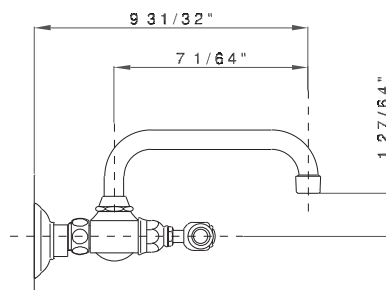

A1423LM & A1423LP