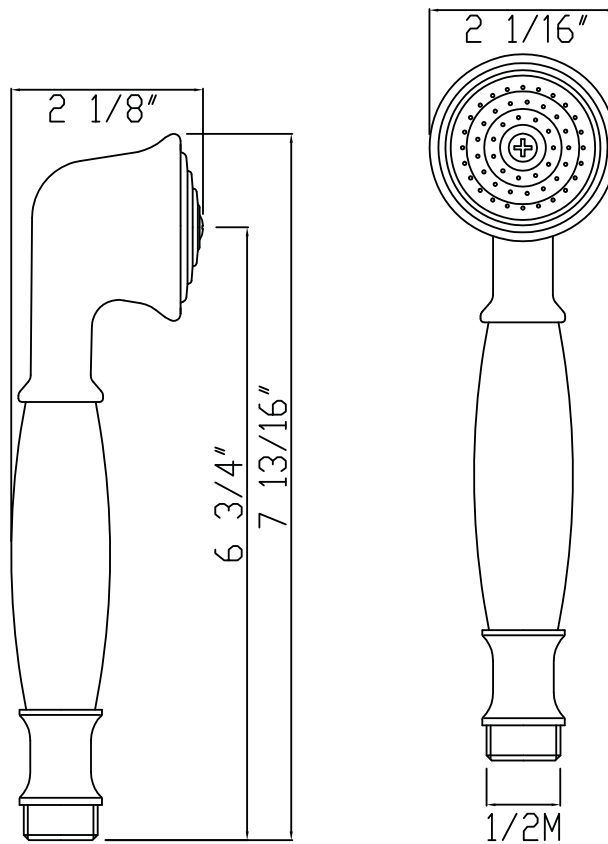

WARRANTY

- Limited Lifetime*

*No warranty on Tuscan Brass Finish