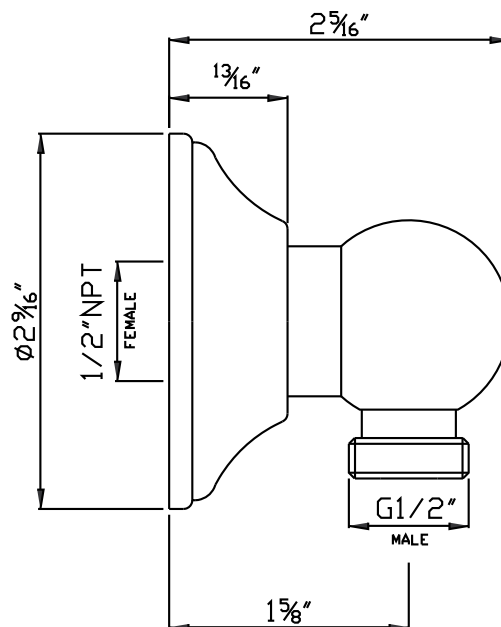

42" Paladian Grab Bar Set with Single-Function Handshower/Hose/Outlet

ROHL Shower Collection

1284

FEATURES

- Complete with the following items:
 - 1280: 42" grab bar
 - 1270/CENTR: Sliding handshower holder
 - 1105/8: Single function handshower
 - 1295: Wall outlet
 - 16295: 59" metal hose
- Compliant with Americans with Disabilities Act of 1990 (ADA)
- Palladian escutcheon design
- Mounting hardware included
- Solid brass construction

1105/8

FEATURES

- Handshower only
- Single function spray pattern
- Solid brass construction
- 1/2" male connection
- Flows at 2.5 GPM

COLORS/FINISHES

- Polished Chrome
- Polished Nickel
- Satin Nickel
- Tuscan Brass
- Inca Brass

1295

FEATURES

- Brass construction
- 1/2" female inlet connection
- 1/2" male outlet connection
- Sliding escutcheon

COLORS/FINISHES

- Polished Chrome
- Polished Nickel
- Satin Nickel
- Tuscan Brass
- Inca Brass
- Old Iron

WARRANTY

- Two Years on Manufacturer Defects*
- * No Warranty on Tuscan Brass Finish (TCB)

Metal Hose Assembly

ROHL Shower Collection

16295 (59" hose)

16295/79 (79" hose)

FEATURES

- Stainless steel outer coil
- Double spiral
- PVC lining
- Does not warp or stretch
- 1/2" female connections
- Hose length:
 - 16295 - 59"
 - 16295/79 - 79"