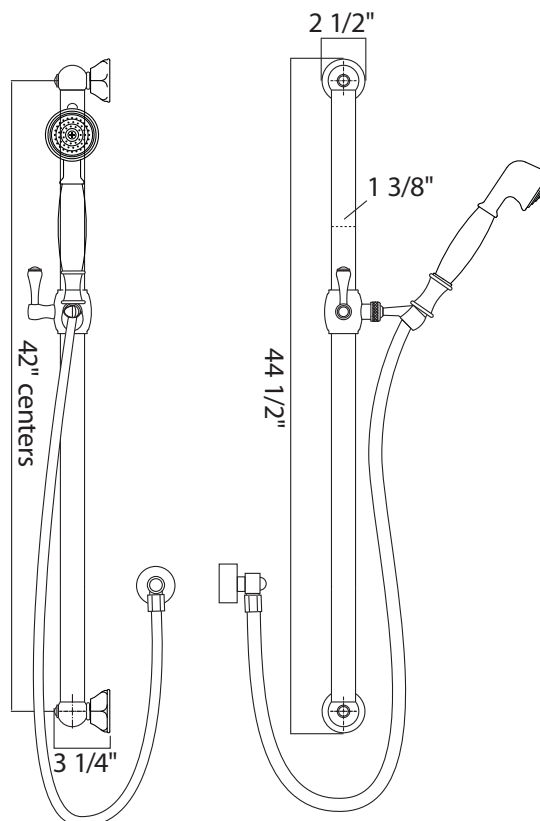

WARRANTY

- Limited Lifetime*
- *No warranty on Tuscan Brass Finish (TCB)