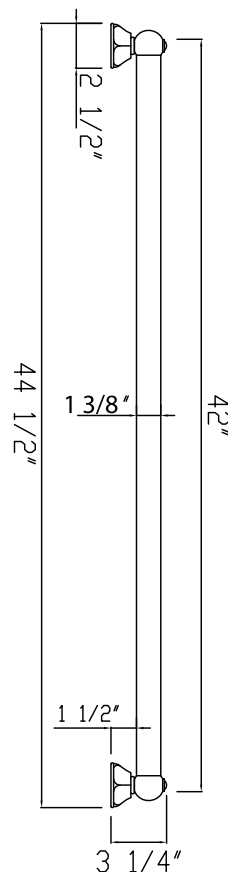

WARRANTY

- Limited Lifetime*

*No warranty on Tuscan Brass Finish (TCB)