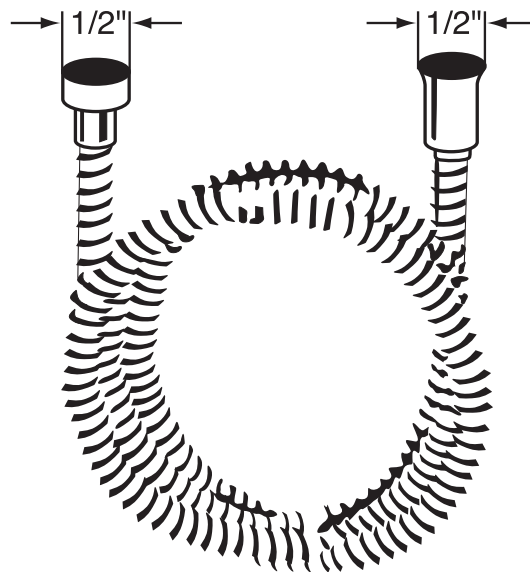

WARRANTY

- Two Years on Manufacturer Defects*
- No Warranty on Tuscan Brass Finish (TCB)