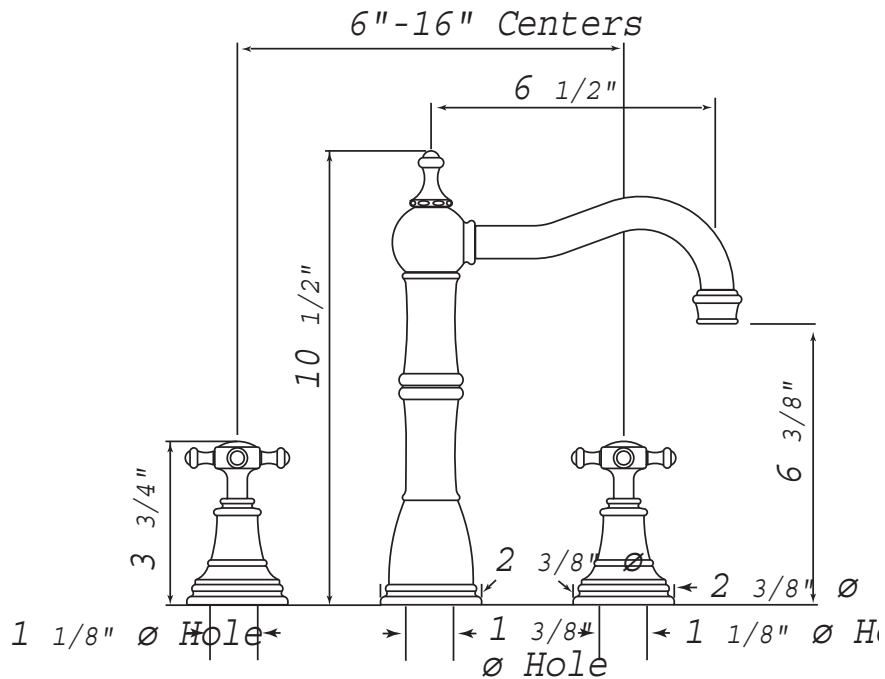

WARRANTY

- Limited Lifetime

* For CA/VT, place a "-2" at end of model number for code compliant product. (Example A3608LMAPC-2)

Consult your local ROHL showroom for additional information and specifications. For complete warranty details and a list of showrooms, go to www.rohlhome.com.