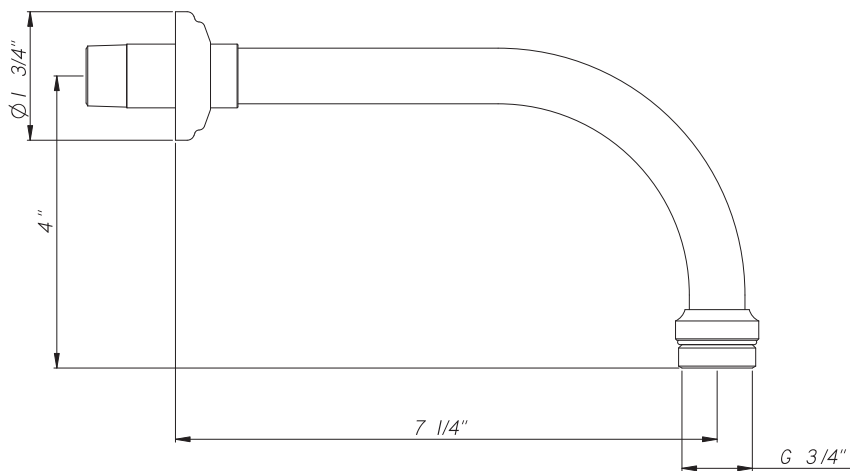

WARRANTY

- Limited Lifetime