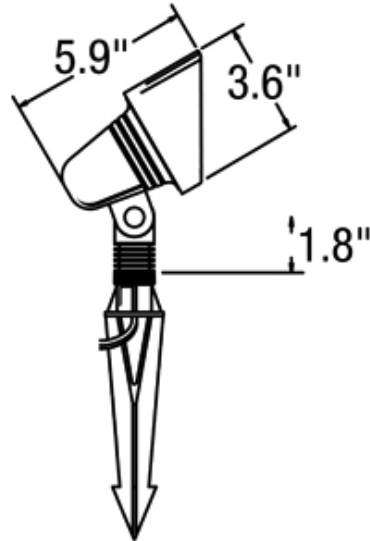

Job Name:

Job Type:

Comments:

Quantity:

Product Number: 91024-147

Specification Images

91024-147 - Starburst Directional Light, 12v

Collections: Meridian (Primary)
 Starburst

- Cast Brass Construction
- Pre-Greased Beryllium Copper Socket
- Adjustable Cast Brass Knuckle
- Anti-Moisture Migration Connections
- Brown ABS Plastic Gravity Stake Mount
- Includes Frosted Lens and PBT Hex Louver

UPC #: 785652129162

Product Type: Landscape Light

Finish: Weathered Brass (147)

Features:

- Designer Lenses Included
- Orbital Lock Nut
- Lifetime Warranty

Dimensions:

Length: 5 7/8" **Wire:** 300" (color/Brown)
Height: 3 5/8"