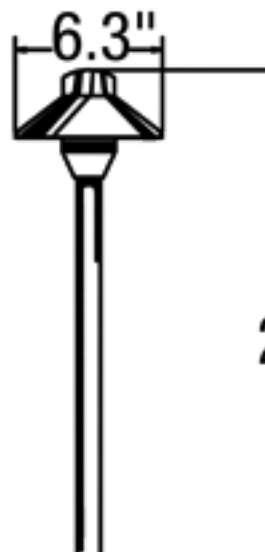

Specification Images

91174-148 - Illuminator Area Light, 12v

Collections: Cypress-Unique (Primary)
Illuminator

Traditional style natural copper path lights offer versatile light output and feature a rotating adjustable height setting, allowing various beam spreads. The frosted cylindrical lens minimizes glare while the 20 watt Astro-Brite / Intelli-Bright lamp provides sufficient light to cast soft glows on any path or walking area.

Natural Copper Housing with Cast Brass Collar

Pre-Greased Beryllium Copper Socket

Adjustable Cast Brass Collar

Anti-Moisture Migration Connections

Brown ABS Plastic Stabilizer Stake

Use of other manufacturers' components and power management system materials will void warranty, listing, and present a possible safety hazard. Please use caution when specifying lamps by selecting the proper voltage, base type, and wattage lamp when designing and installing any lighting system.

IMPORTANT FINISH NOTE: True to one of its most special and sought after effects, our natural copper will, over time, take on a beautiful natural patina with shades of blue & green highlights.

UPC #: 785652129414

Product Type: Landscape Light

Finish: Natural Copper (148)

Features:

15 Year Warranty

Dark Sky

Dimensions:

Diameter: 6 5/16"

Wire: 300" (color/Brown)

Height: 21 29/32"

Bulbs:

1 - G4 Bi-Pin T-3 20w max 12v - included

Material List:

1 Stake - ABS Plastic - Brown

1 Construction - Solid Copper - Natural Copper

Safety Listing:

cETL Listed for Wet Locations

Instruction Sheets

English (Illuminator 6)

Replacement Bulb Data:

Product #	Type	Base	Watts	Watts Consumed	Volts	Hours	Lumens	Temp (°K)	CRI
97065	T-3	G4 Bi-Pin	20	20	12v	10000	250	2850	

Shipping Information

Package Type	Quantity	UPC	Length	Width	Height	Cube	Weight	UPS Ship	Label
Individual	1	785652129414						Yes