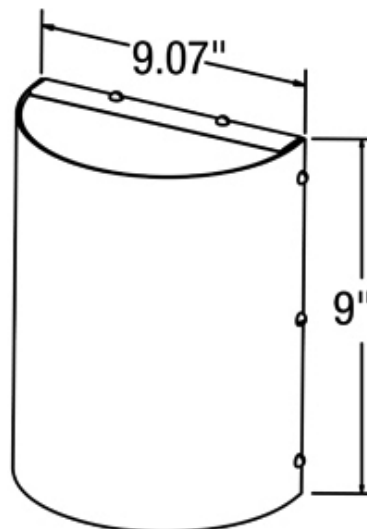

Job Name:

Job Type:

Comments:

Quantity:

Product Number: 91372-148

Specification Images

91372-148 - Chamberlain Wall Light, 120v

Collections: Cypress-Unique (Primary)
 Chamberlain Series

Copper Construction

Designed to eliminate the glare associated with glass porch light fixtures, the Chamberlain series directs light output in an up/down beam spread. The copper body construction makes these fixtures durable and efficient. Advanced applications include mounting a horizontal series of Chamberlains to create a beautiful pattern of light. Available in a variety of sizes, these wall sconce fixtures are the perfect addition to any lighting portrait.

UPC #: 785652146237

Product Type: Landscape Light

Finish: Natural Copper (148)

Features:

15 Year Warranty

Dimensions:

Width: 6 1/16"

Extends: 3 9/16"

cETL Listed for Wet Locations

Instruction Sheets

Shipping Information

Package Type	Quantity	UPC	Length	Width	Height	Cube	Weight	UPS Ship	Label
Individual	1	785652146237						Yes	