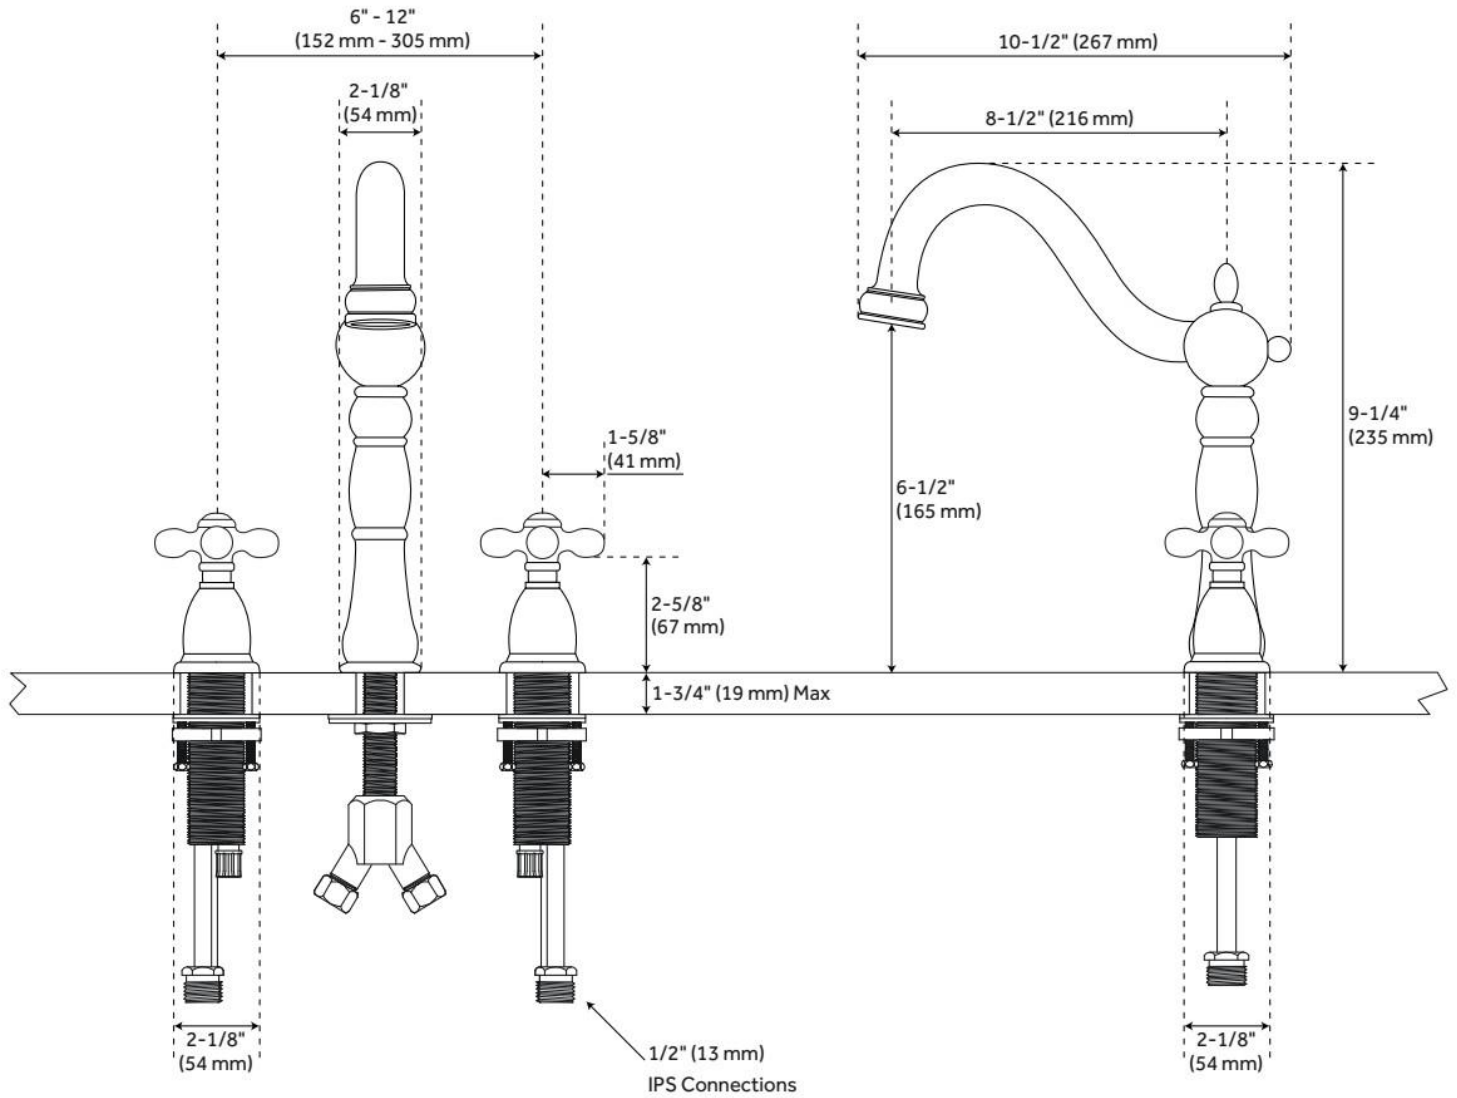

VICTORIAN WIDESPREAD BATHROOM FAUCET - CROSS HANDLES

SKU: 900890

Code: SH487977, SH487976, SH434669, SH329419, SH329418, SH329417, SH329416, SH489763

FEATURES

Material: Metal construction for strength and durability

Installation Type: Widespread

Connection Type: IPS

Flow Rate: 1.2 gpm (4.5 L/min) @ 60 psi

Cartridge Type: Ceramic Disc

Swivel Spout: No

Drain Type: Lift rod metal pop-up with overflow

ASME A112.18.1/CSA B125.1, NSF/ANSI 372, NSF/ANSI 61, NSF/ANSI/CAN 61, NSF/ANSI/CAN 61-9:Q≤1, CEC Listed, Massachusetts Accepted, LISTED ID: SH449714**

ADDITIONAL FEATURES

- Faucet can be installed with variable centers from 6" - 12".

REVISED 5/20/2024

VICTORIAN WIDESPREAD BATHROOM FAUCET - CROSS HANDLES

SKU: 900890

Code: SH487977, SH487976, SH434669, SH329419, SH329418, SH329417, SH329416, SH489763