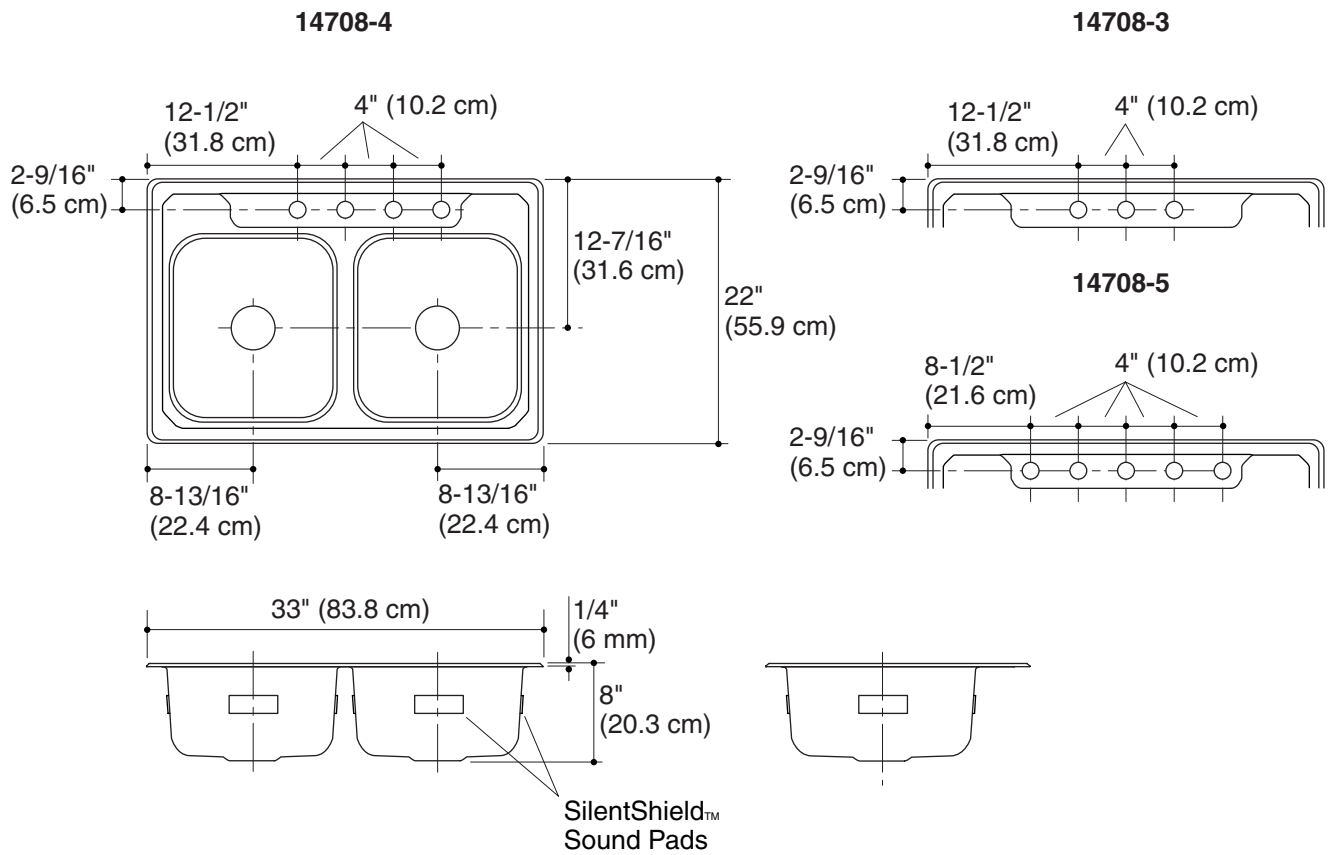

STERLING®

A KOHLER COMPANY

MIDDLETON™

SELF-RIMMING KITCHEN SINK 14708

Features

- Includes SilentShield™ sound-absorption technology
- 20-gauge stainless steel
- Rolled safety rim
- Self-rimming
- Double (equal) compartment
- Satin deck and luster basin
- 33" (83.8 cm) x 22" (55.9 cm) x 8" (20.3 cm)

Technical Information

Fixture*:	cutout size	basin area
Sink	32-1/2" (82.6 cm) x 21-1/2" (54.6 cm) with 1/2" (1.3 cm) radius corners.	14" (35.6 cm) x 15-1/8" (38.4 cm)
Drain hole	3-5/8" (8.6 cm) D.	
Faucet holes	1-7/16" (3.7 cm) D.	
* Approximate measurements for comparison only.		

Product Diagram