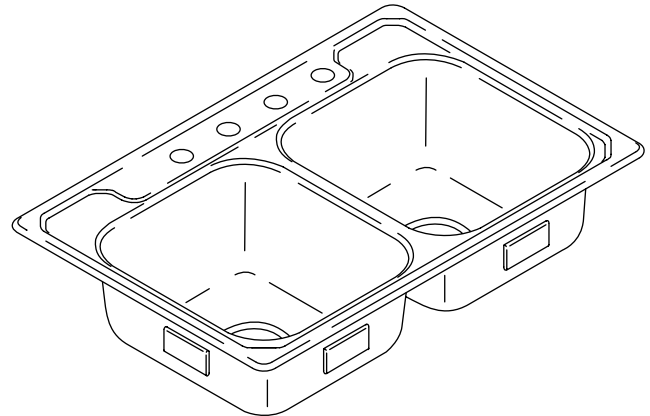

STERLING®

A KOHLER COMPANY

MIDDLETON™

SELF-RIMMING KITCHEN SINK 14708

Features

- Includes SilentShield™ sound-absorption technology
- 20-gauge stainless steel
- Rolled safety rim
- Self-rimming
- Double (equal) compartment
- Satin deck and luster basin
- 33" (83.8 cm) x 22" (55.9 cm) x 8" (20.3 cm)

Codes/Standards Applicable

Specified model meets or exceeds the following:

- None applicable

Colors/Finishes

- NA: None applicable

Specified Model

Model	Description	Colors/Finishes
14708-3	3-hole sink	<input type="checkbox"/> NA
14708-4	4-hole sink (shown)	<input type="checkbox"/> NA
14708-5	5-hole sink	<input type="checkbox"/> NA

Technical Information

Fixture*:	cutout size	basin area
Sink	32-1/2" (82.6 cm) x 21-1/2" (54.6 cm) with 1/2" (1.3 cm) radius corners.	14" (35.6 cm) x 15-1/8" (38.4 cm)
Drain hole	3-5/8" (8.6 cm) D.	
Faucet holes	1-7/16" (3.7 cm) D.	
* Approximate measurements for comparison only.		