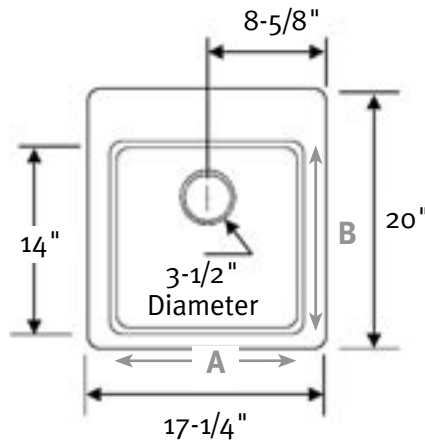

Manufactured from Swanstone Veritek®
(see page 2 for detailed information)

WARRANTY
Limited 1-year – Residential
Limited 1-year – Commercial

FEATURES

- Made of sturdy Veritek with no surface coating to chip or crack
- Will not mold or mildew
- Available in solid and aggregate colors
- Flat deck—allows for a variety of faucet applications
- 7 gallon capacity
- An upgrade countertop laundry tub in a compact size

DIT-S
17-1/4" W x 20" D
(438 mm x 508 mm)
A 14", B 14"

SPECIFICATIONS

DIT-S Single, Self-Rimming Drop-In Laundry Tub

Model	Part	Dimensions	Ship Wt. Lb.	Ship UPS	Carton Dims. In.	Cu. Ft.
DIT-S	DS20000	17-1/4" W x 20" D (438 mm x 508 mm)	12	UPS	23 x 22 x 14	4.10

Fits opening of 15-5/8" W x 18-5/8" D (403 mm x 473 mm)

DIT-S-6pk	DI2000006	17-1/4" W x 20" D	66	UPS	28 x 23 x 20	7.46
-----------	-----------	-------------------	----	-----	--------------	------

DIT-S Includes: One single tub with hardware for countertop attachment, and complete installation instructions.

Packaging: Packed in individual cartons.

DIT-S-6pk Includes: Six single tubs and with hardware for countertop attachment, and complete installation instructions.

Packaging: Packed in 6-packs.

STANDARDS AND RATINGS