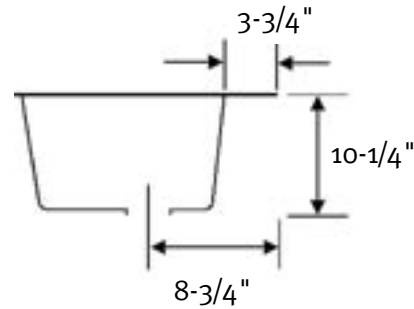

Manufactured from Swanstone Veritek®
(see page 2 for detailed information)

WARRANTY
Limited 1-year – Residential
Limited 1-year – Commercial

FEATURES

- Made of sturdy Veritek with no surface coating to chip or crack
- Will not mold or mildew
- Available in solid and aggregate colors
- Flat deck—allows for a variety of faucet applications
- 7 gallon capacity
- An upgrade countertop laundry tub in a compact size

DIT-S
17-1/4" W x 20" D
(438 mm x 508 mm)
A 14", B 14"

SPECIFICATIONS

DIT-S Single, Self-Rimming Drop-In Laundry Tub

Model	Part	Dimensions	Ship Wt. Lb.	Ship UPS	Carton Dims. In.	Cu. Ft.
DIT-S	DS20000	17-1/4" W x 20" D (438 mm x 508 mm)	12	UPS	23 x 22 x 14	4.10

Fits opening of 15-5/8" W x 18-5/8" D (403 mm x 473 mm)

DIT-S-6pk	DI2000006	17-1/4" W x 20" D	66	UPS	28 x 23 x 20	7.46
-----------	-----------	-------------------	----	-----	--------------	------

DIT-S Includes: One single tub with hardware for countertop attachment, and complete installation instructions.

Packaging: Packed in individual cartons.

DIT-S-6pk Includes: Six single tubs and with hardware for countertop attachment, and complete installation instructions.

Packaging: Packed in 6-packs.

STANDARDS AND RATINGS