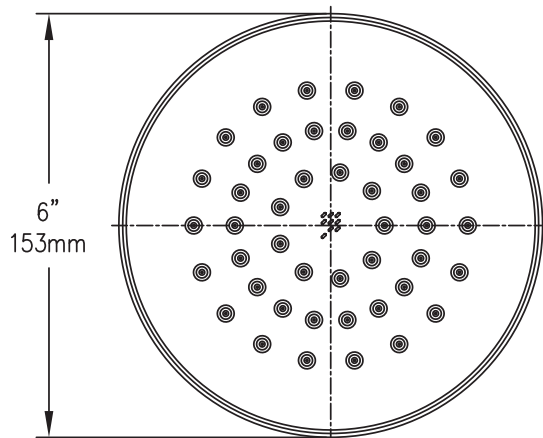

Dimensions Museo Showerhead, 532SH

Note: Dimensions subject to change without notice.

Symmons Industries, Inc. ■ 31 Brooks Drive ■ Braintree, MA 02184
(800) 796-6667, (781) 848-2250 ■ Fax (800) 961-9621, (781) 664-1300
Website: www.symmons.com ■ Email: customerservice@symmons.com

© 2010 Symmons Industries, Inc. Printed in U.S.A. ■ 092910