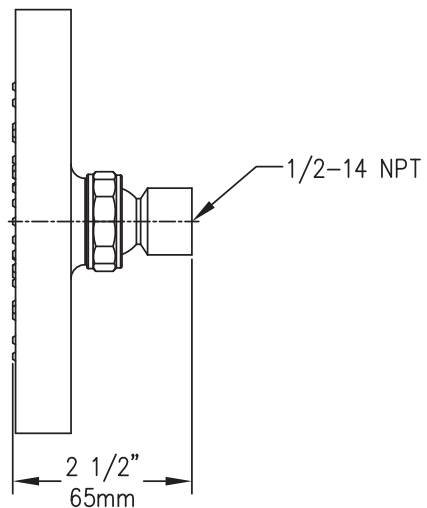

Location:

Showerhead 532SH

Specification Submittal

Model Numbers

- 532SH Showerhead

Options / Modifications

Append appropriate -suffix to model number.

- 2.0 2.0 (7.6 L/min) Flow rate restrictor
- 1.5 1.5 (5.7 L/min) Flow rate restrictor

Finish Options / Modifications

Append appropriate -suffix to model number.

- STN Satin nickel finish
- BLK Polished graphite finish
- Polished chrome finish (standard finish)

Feature Highlights

- 6 inch rain showerhead
- Single mode
- Standard flow rate, 2.5 gpm (9.6 L/min)
Optional lower flow rate restrictor available
- Polished chrome finish (standard)

Standards / Certifications

ASME A112.18.1-2005/CSA B125.1-05

Warranty

- Limited Lifetime - to the original end purchaser in consumer installations.
- 5 years - for commercial installations

Dimensions Museo Showerhead, 532SH