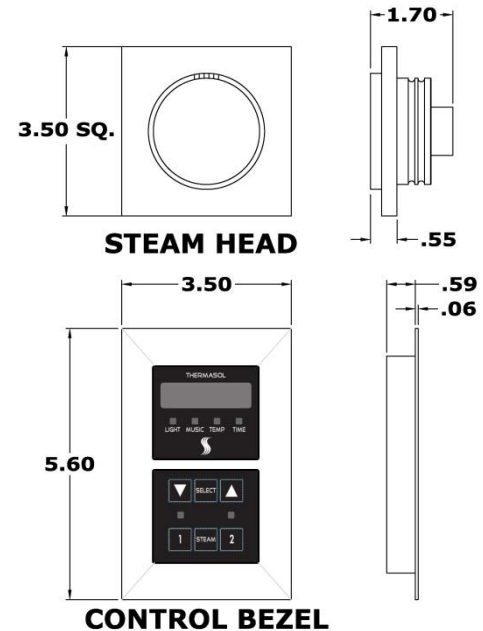

Installation Notes: The control should be installed 60” inches from the floor of the shower, inside the shower only, and away from the steam head. A Mud Ring is provided for new construction.

The steam head should be installed 12” inches from the floor and 6” from any wall, locate as far as possible from the bathing seating or location of the users, and not below any fixtures. A Mud Ring is provided for new construction.

Finish Chart:
Select desired finish and replace XX with code. No-Touch Aromatherapy Steam Head and Control Finishes:

PC = Polished Chrome	PN = Polished Nickel
SC = Satin Chrome	SN = Satin Nickel
PB = Polished Brass	BN = Black Nickel
SB = Satin Brass	AN = Antique Nickel
AB = Antique Brass	PG = Polished Gold
COP = Polished Copper	ORB = Oil Rubbed Bronze
ACOP = Antique Copper	WHT = White

Product Specification:

The user interface control shall be 5.6” x 3.5” x 0.06” in dimension. The Control shall be made from billet aluminum and includes the ability to operate and control: Smart Steam, Fast Start, Auto PowerFlush, Light and Sound System. By using a 100% networked digital technology.

Shipping Information:

Weight.....3.5 lbs
Length.....12 in.
Width.....12 in.
Height.....6 in.

Style Information:

The Control is Modern Recessed; & Steam Head is shown as Modern

Modern recessed is flush with wall within .06”