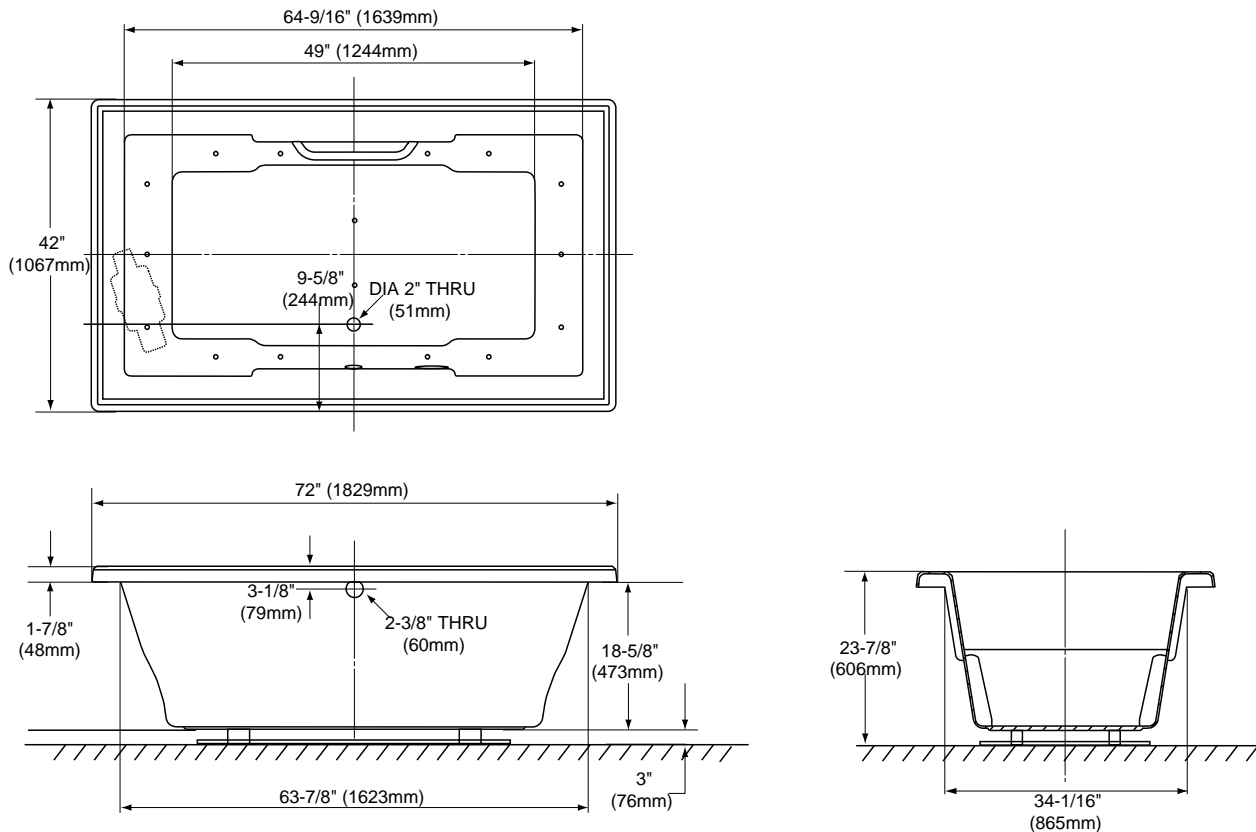

### SPECIFICATIONS

- Size 72" L x 42" W
- Depth 20"
- Warranty 1 Year Limited Warranty on acrylic tub  
1 Year Limited Warranty on components and parts
- Material Cast Acrylic
- Electrical Requirements 15 AMP; 120V w/ GFCI
- Shipping Weight 154 lbs.
- Shipping Dimensions 74" L x 44" W x 27" H
- Gallons 130 to overflow