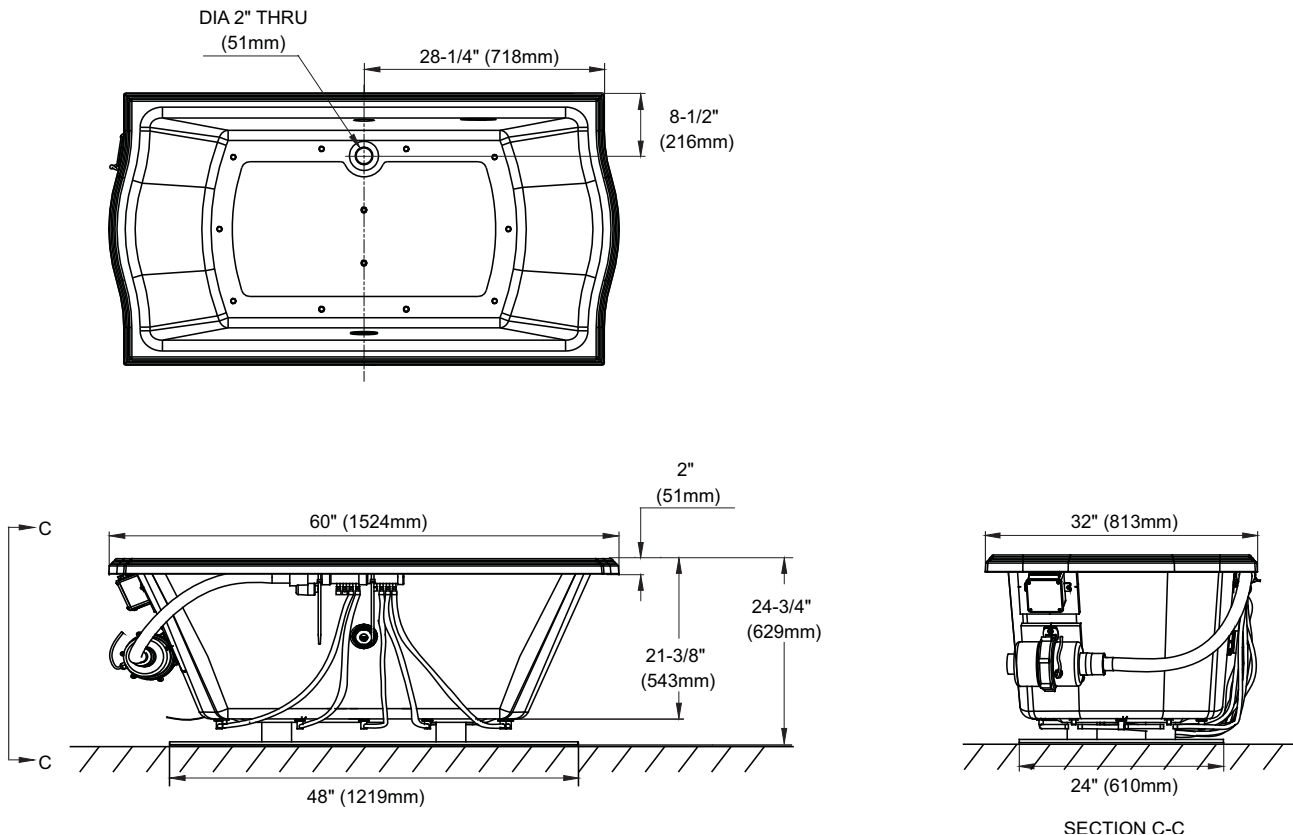

ABA781

Clayton® 60" x 32" Air Bath™

SPECIFICATIONS

- Size 60" L x 32" W
- Depth 21"
- Warranty 1 Year Limited Warranty on acrylic tub
1 Year Limited Warranty on components and parts
- Material Lucite Cast Acrylic
- Electrical Requirements 15 AMP; 120V w/ GFCI
- Shipping Weight 130 lbs.
- Shipping Dimensions 68" L x 39" W x 27" H
- Gallons 65 to overflow

INSTALLATION NOTES

Floor support under bath must provide a minimum of 75 lbs/square foot (366 kg/square meter) loading.

TOTO®

These dimensions and specifications are subject to change without notice