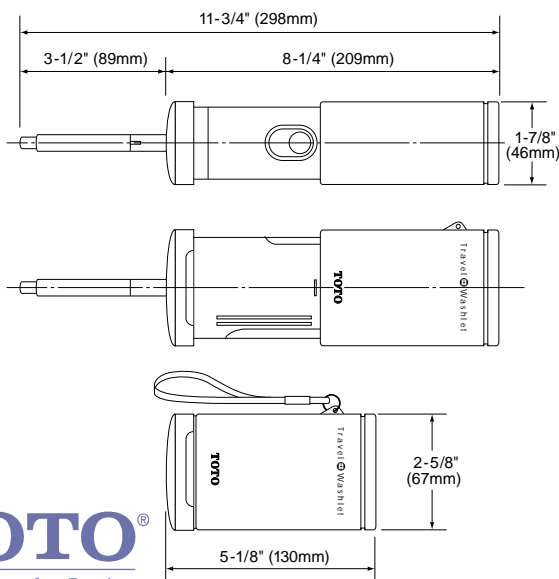

Colors:
#B Blue
#P Pink

Specifications may change without notice.

TOTO®
Perfection by Design

TOTO U.S.A., INC. - 1155 Southern Road, Morrow, GA 30260 • Tel: 770-282-8686 • Fax: 770-282-8701 • www.totousa.com

PRINTED ON RECYCLED PAPER

© 2000 by TOTO LTD. 2/00