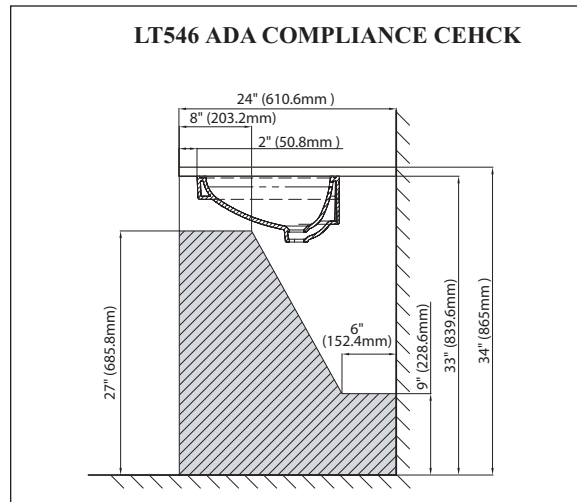

TOTO U.S.A., INC. • 1155 Southern Road, Morrow, GA 30260
Tel. (888) 295-8134 • Fax. (770) 282-8701 • www.totousa.com
Printed in U.S.A. © TOTO LTD. 11/05 #G700XX

Printed on recycled paper

REV 11/05