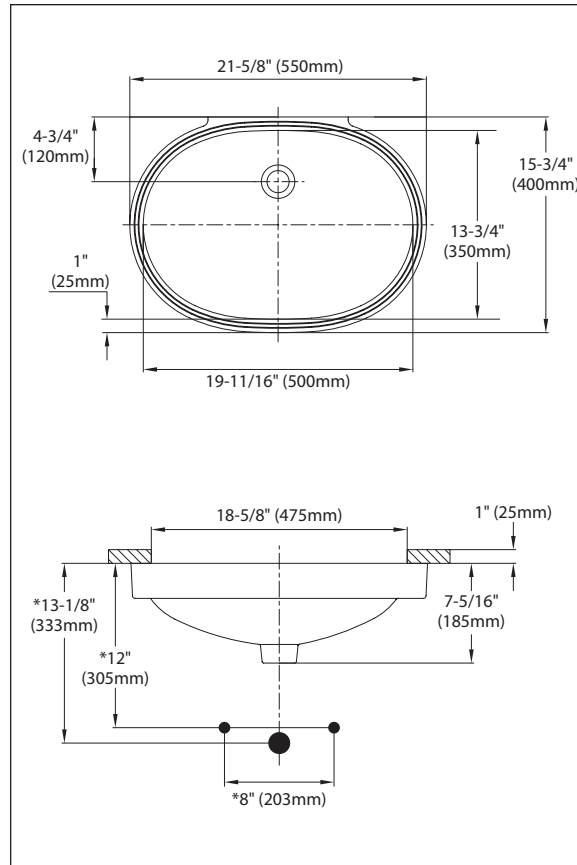

LT546/LT546G

Undercounter Lavatory

DESIGN

Space saving oval undercounter design ideal for narrow countertops.

FUNCTION

Durable vitreous china offers years of quality use.

SPECIFICATIONS

Waste: 1-1/4" O.D.
 Size: 21-5/8"W x 15-3/4"D
 Basin: 19-11/16"W x 13-3/4"D
 Material: Vitreous china
 Warranty: Five Year Limited Warranty
 Shipping Weight: **LT546/LT546G**
 20.8 lbs.

Shipping Dimensions: **LT546/LT546G**
 22-5/8"W x 17"L x 9-5/8"H

Fixture dimensions meet ANSI/ASME standard A112.19.2 and CAN/CSA B 45 requirements.

Listing / Approvals: C-UPC, City of Los Angeles, State of Massachusetts, and others.

Meets the American Disabilities Act Guidelines and ANSI A117.1 requirements when countertop installed 864mm (34") from finished floor and lavatory installed 51mm (2") minimum from front edge.

These dimensions and specifications are subject to change without notice.