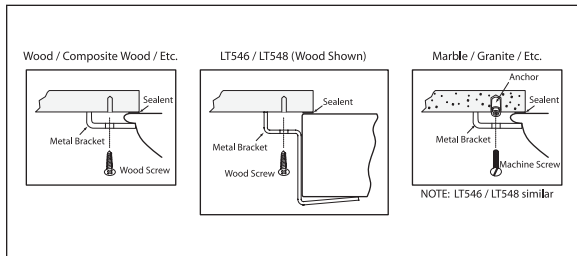

TOTO U.S.A., INC. • 1155 Southern Road, Morrow, GA 30260
Tel. (888) 295-8134 • Fax. (770) 282-8701 • www.totousa.com
Printed in U.S.A. © TOTO LTD. 11/05 #G700XX

Printed on recycled paper

REV 11/05