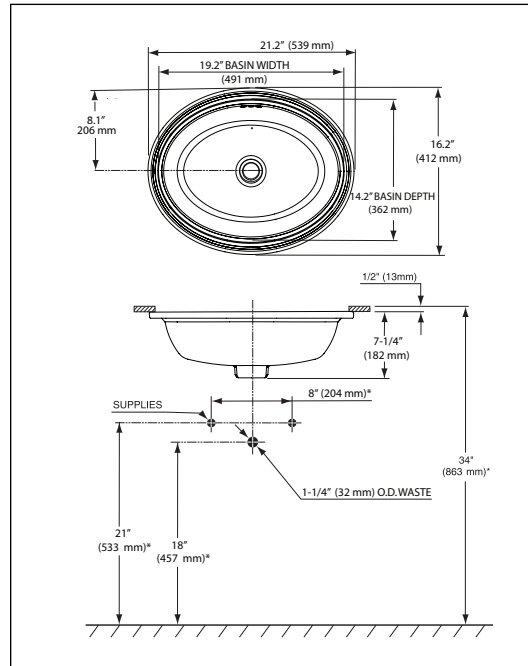

■ SPECIFICATIONS

Waste: 1-1/4" O.D.
 Size: 21-1/4"L x 16-1/4"W
 Basin cut-out: 18-3/4" x 13-3/4"
 Warranty: One Year Limited Warranty
 Material: Vitreous china

Shipping Weight: **LT641**
 21 lbs.

Shipping Dimensions: **LT641**
 22"L x 17-1/2"W
 x 9-1/4"H

LT641 - Dartmouth® Undercounter Lavatory

Fixture dimensions and hydraulic performance meet or exceed ANSI/ASME standard A112.19.2 and CAN/CSA B 45 requirements.

Listing / Approvals: IAPMO/UPC, CSA, City of Los Angeles, State of Massachusetts, and others.

Meets the American Disabilities Act Guidelines and ANSI A117.1 requirements when countertop installed 864mm (34") from finished floor and lavatory installed 51mm (2") minimum from the front edge with overflow to the rear side.