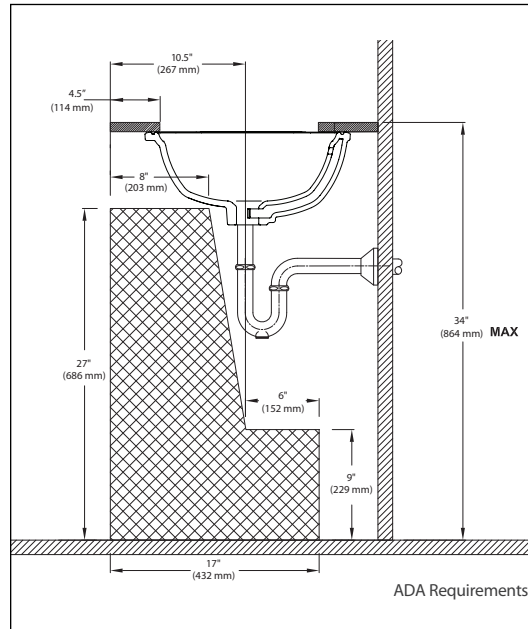

TOTO®

TOTO® U.S.A., INC. • 1155 Southern Road, Morrow, GA 30260
Tel. (888) 295-8134 • Fax. (770) 282-8701 • www.totousa.com

Printed in U.S.A. © TOTO® LTD. 01/09 #C30282

Printed on recycled paper

REV 02/09