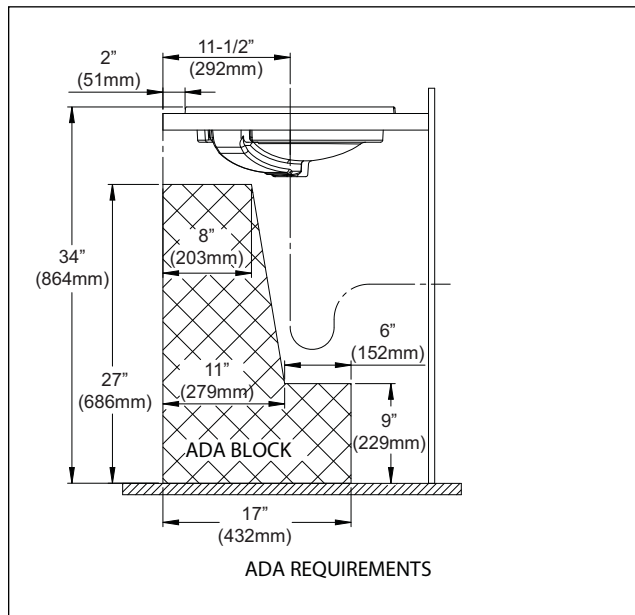

### SPECIFICATIONS

Waste: 1-1/4" O.D.  
 Size: 22" x 19" x 6-1/4"  
 Basin: 16" x 13"  
 Warranty: One Year Limited Warranty  
 Material: Vitreous china  
 Overflow: Front corner

Shipping Weight: **LT180**  
 28 lbs.

Shipping Dimensions: **LT180**  
 23"W x 20"D  
 x 8-1/2"H

Product complies with the requirements of ASME  
 A112.19.2/CSA B45.1 U.S. & Canadian Certification  
 Obtained: IAPMO/cUPC, and others

Meets the American Disabilities Act Guidelines and  
 ANSI A117.1 requirements when countertop installed  
 849mm (33-5/8") from finished floor and lavatory  
 installed 38mm (1-1/2") minimum from front edge.

These dimensions and specifications are subject to  
 change without notice.

LT180 - Curva™ Self-Rimming Lavatory

**TOTO®**

TOTO® U.S.A., INC. • 1155 Southern Road, Morrow, GA 30260  
 Tel. (888) 295-8134 • Fax. (770) 282-8701 • www.totousa.com  
 Printed in U.S.A. © TOTO® LTD. 04/09 #C30550