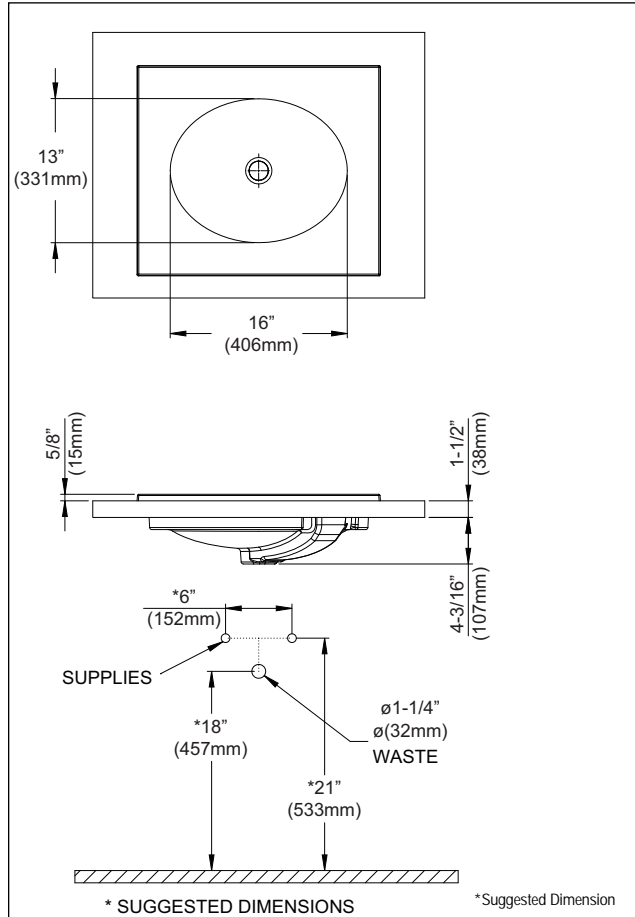

LT180

Curva™ Self-Rimming Lavatory

DESIGN

The Curva LT180 self-rimming lavatory is made from durable vitreous china for years of quality use.

SPECIFICATIONS

Waste: 1-1/4" O.D.
Size: 22" x 19" x 6-1/4"
Basin: 16" x 13"
Warranty: One Year Limited Warranty
Material: Vitreous china
Overflow: Front corner

Shipping Weight: **LT180**
28 lbs.

Shipping Dimensions: **LT180**
23"W x 20"D
x 8-1/2"H

Product complies with the requirements of ASME
A112.19.2/CSA B45.1 U.S. & Canadian Certification
Obtained: IAPMO/cUPC, and others

Meets the American Disabilities Act Guidelines and
ANSI A117.1 requirements when countertop installed
849mm (33-5/8") from finished floor and lavatory
installed 38mm (1-1/2") minimum from front edge.

These dimensions and specifications are subject to
change without notice.

LT180 - Curva™ Self-Rimming Lavatory