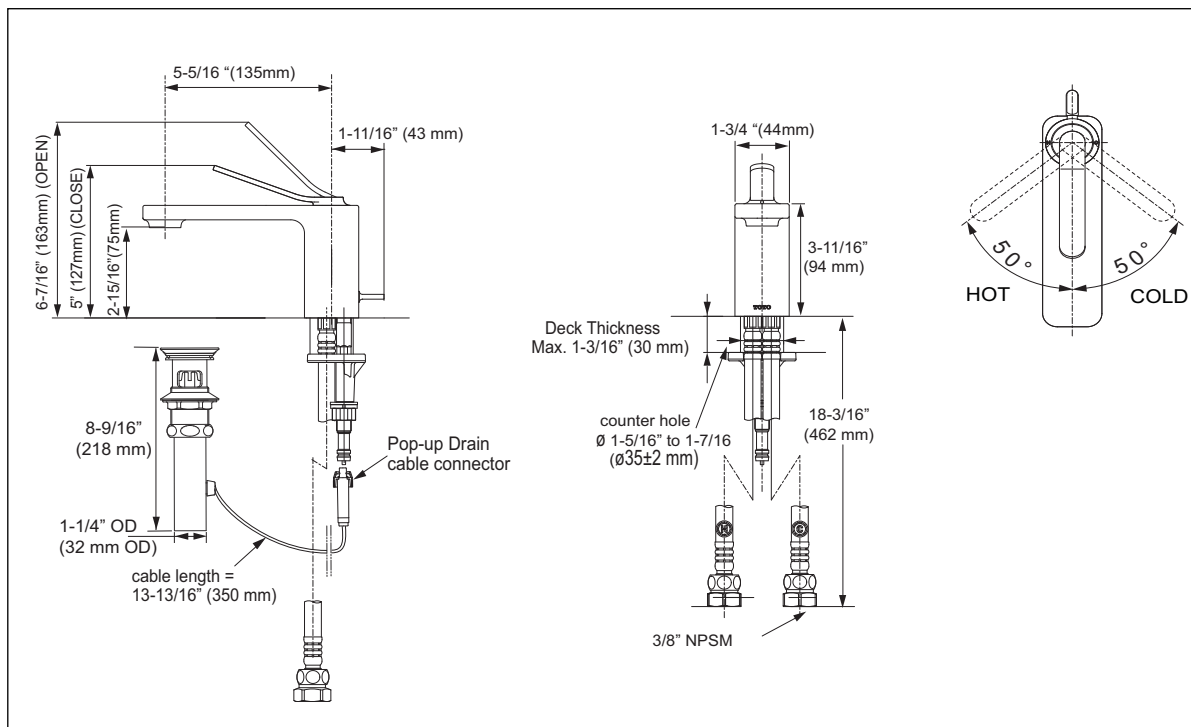

TL170SD Kiwami™ Renesse™ Single-Handle Lavatory Faucet

DESIGN

Designed to match the Kiwami™ Renesse™ Suite of fixtures and fittings. Made from cast brass with wash-erless ceramic disk valve cartridges, these faucets are durable and offer drip-free performance.

SPECIFICATIONS

Flow Rate: 2.2 gpm (8.3 lpm)
maximum flow rate

Warranty: Lifetime Limited Warranty
(Residential use)
One Year (Commercial use)

Material: Cast Brass

Shipping Weight: **Individual** 7 lbs.
Case (Qty 3) 18 lbs.

Shipping Dimensions: **Individual**
20-1/2"L x 10"W
x 3-1/2"H

CODES/STANDARDS

Complies with and exceeds the following standards:
ASME A112.18.1M / CSA B125-2005
NSF 61

Listed by:
IAPMO / C-UPC, NSF and other municipalities

Meets the American Disabilities Act Guidelines and
ANSI A117.1

These dimensions and specifications are subject to change
without notice.

TL170SD#CP - Kiwami™ Renesse™ Single-Handle Lavatory Faucet

TOTO®

TOTO® U.S.A., INC. • 1155 Southern Road, Morrow, GA 30260
Tel. (888) 295-8134 • Fax. (800) 699-4889 • www.totousa.com

Printed in U.S.A. © TOTO® LTD. 09/07 #J10290

Printed on recycled paper