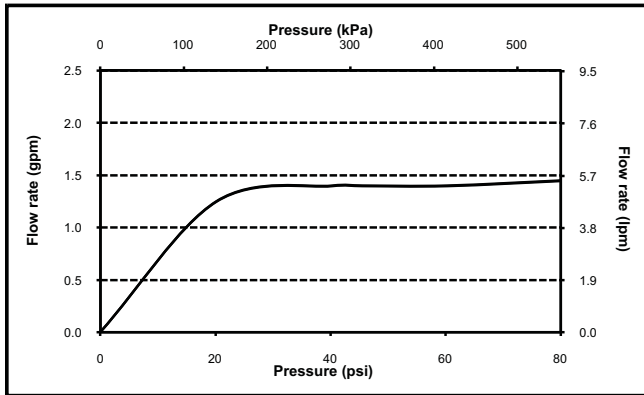

TL220DD1

Vivian™ Widespread Lavatory Faucet with Lever Handles

SPECIFICATIONS

- Warranty Lifetime Limited Warranty (Residential Use)
  One Year (Commercial Use)
- Material Brass
- Shipping Dimensions 13-1/2" L x 7-1/2" W x 4-3/4" H
- Shipping Weight 8.2 lbs.
- Maximum Flow Rate 1.5 gpm (5.7 lpm)

TOTO

These dimensions and specifications are subject to change without notice