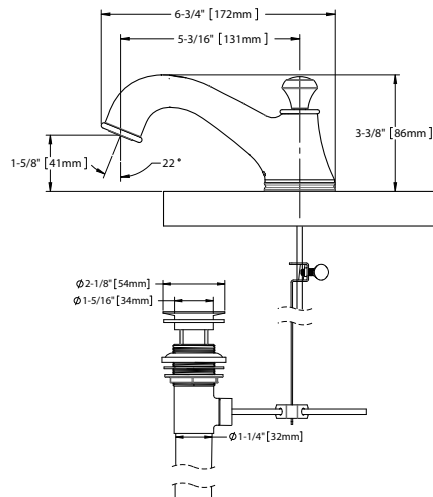

### FEATURES

- WaterSense<sup>SM</sup> certified low-flow 1.5 gpm faucet
- Lever handle
- Solid brass construction
- Ceramic disk valve cartridge
- Accommodates 6"-12" spread
- Metal pop-up drain assembly included

### PRODUCT SPECIFICATION

The widespread lavatory faucet shall have a maximum flow rate of 1.5 gpm (5.7 lpm). Product shall have lever handles. Product shall have a solid brass construction. Product shall have a ceramic disk valve cartridge. Product shall accommodate 6"-12" spread. Product shall include metal pop-up drain assembly. Product shall be TOTO Model TL220DD1#\_\_\_\_\_.

### SPECIFICATIONS

- Warranty Lifetime Limited Warranty (Residential Use)  
One Year (Commercial Use)
- Material Brass
- Shipping Dimensions 13-1/2" L x 7-1/2" W x 4-3/4" H
- Shipping Weight 8.2 lbs.
- Maximum Flow Rate 1.5 gpm (5.7 lpm)