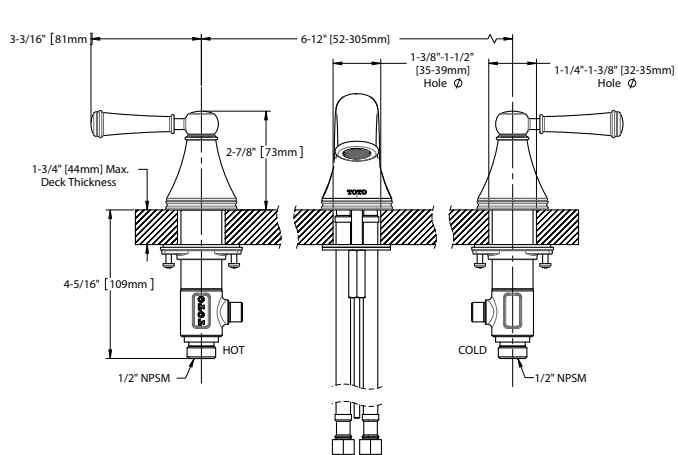

### FEATURES

- WaterSense<sup>SM</sup> certified low-flow 1.5 gpm faucet
- Lever handle
- Solid brass construction
- Ceramic disk valve cartridge
- Accommodates 6"-12" spread
- Metal pop-up drain assembly included

### PRODUCT SPECIFICATION

The widespread lavatory faucet shall have a maximum flow rate of 1.5 gpm (5.7 lpm). Product shall have lever handles. Product shall have a solid brass construction. Product shall have a ceramic disk valve cartridge. Product shall accommodate 6"-12" spread. Product shall include metal pop-up drain assembly. Product shall be TOTO Model TL220DD1#\_\_\_\_\_.

### SPECIFICATIONS

- Warranty Lifetime Limited Warranty (Residential Use)  
One Year (Commercial Use)
- Material Brass
- Shipping Dimensions 13-1/2" L x 7-1/2" W x 4-3/4" H
- Shipping Weight 8.2 lbs.
- Maximum Flow Rate 1.5 gpm (5.7 lpm)