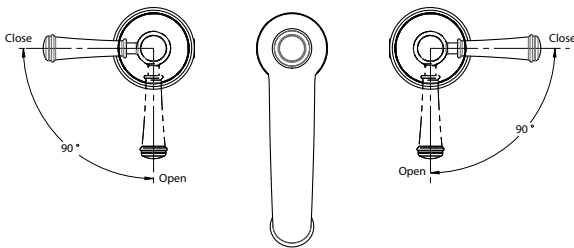

TL220DD1

Vivian™ Widespread Lavatory Faucet with Lever Handles

SPECIFICATIONS

- Warranty Lifetime Limited Warranty (Residential Use)
  One Year (Commercial Use)
- Material Brass
- Shipping Dimensions 13-1/2" L x 7-1/2" W x 4-3/4" H
- Shipping Weight 8.2 lbs.
- Maximum Flow Rate 1.5 gpm (5.7 lpm)

TOTO

These dimensions and specifications are subject to change without notice